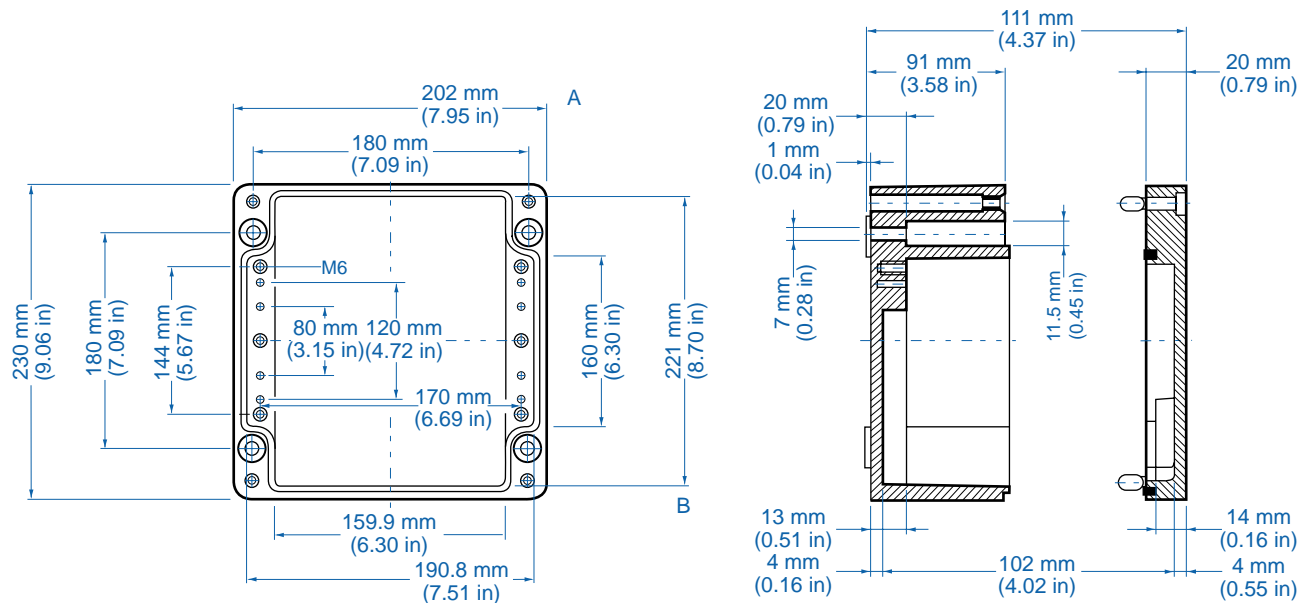

Aluminum

Ordering Information	Cat. No.	Type	Length	Dimensions mm (in)		Std. Pk.
				Width	Height	
Enclosure	150-013	AL 3616-9	360 mm (14.17 in)	160 mm (6.30 in)	90 mm (3.54 in)	1

Accessories

Ordering Information	Cat. No.	Type	Std. Pk.
Mounting Plate	155-013	MP3616	1
Hinge Kit Set	154-210	HK-AL	1
DIN Rail TS 35 - 35 x 345mm	162-013	TS35/345	1
Mounting Tab Kit - large	154-006	MT-AL2	1

Please refer to pages 106-113 for additional accessories and detailed information.

Standard Features

- **Protection Level:** IP65
- **Technical:** Smooth Sidewalls
- **Enclosure Material:** Cast Aluminum, Al Si 12
- **Temperature Range:** -40°C to 100°C (-40°F to 212°F)
- **Gasket Material:** Polyurethane
-35°C to 80°C (-31°F to 176°F)
- **Color:** Silver Gray, RAL 7001
- **Accessories:** See section below

Aluminum

Ordering Information	Cat. No	Type	Length	Dimensions mm (in)		Std. Pk.
				Width	Height	
Enclosure	150-014	AL 2023-11	202 mm (7.95 in)	230 mm (9.06 in)	111 mm (4.37 in)	1

Accessories

Ordering Information	Cat. No.	Type	Std. Pk.
Mounting Plate	155-014	MP2023	1
Hinge Kit Set	154-210	HK-AL	1
DIN Rail TS 35 - 35 x 186mm	162-014	TS35/186	1
Mounting Tab Kit - large	154-006	MT-AL2	1

Please refer to pages 106-113 for additional accessories and detailed information.

AL 2823-11 – Aluminum – 280x230mm (11.02x9.06in.)

Standard Features

- **Protection Level:** IP65
- **Technical:** Smooth Sidewalls
- **Enclosure Material:** Cast Aluminum, Al Si 12
- **Temperature Range:** -40°C to 100°C (-40°F to 212°F)
- **Gasket Material:** Polyurethane
-35°C to 80°C (-31°F to 176°F)
- **Color:** Silver Gray, RAL 7001
- **Accessories:** See section below