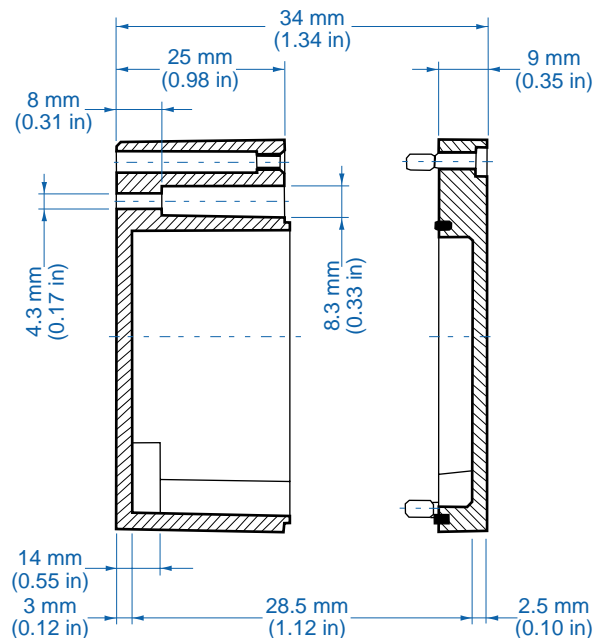

Standard Features

- **Protection Level:** IP65
- **Technical:** Smooth Sidewalls
- **Enclosure Material:** Cast Aluminum, Al Si 12
- **Temperature Range:** -40°C to 100°C (-40°F to 212°F)
- **Gasket Material:** Polyurethane
-35°C to 80°C (-31°F to 176°F)
- **Color:** Silver Gray, RAL 7001
- **Accessories:** See section below

Aluminum

Ordering Information	Cat. No.	Type	Length	Dimensions mm (in)		Std. Pk.
				Width	Height	
Enclosure	150-001	AL 55-3	50 mm (1.97 in)	45 mm (1.77 in)	30 mm (1.18 in)	1

Standard Features

- **Protection Level:** IP65
- **Technical:** Smooth Sidewalls
- **Enclosure Material:** Cast Aluminum, Al Si 12
- **Temperature Range:** -40°C to 100°C (-40°F to 212°F)
- **Gasket Material:** Polyurethane
-35°C to 80°C (-31°F to 176°F)
- **Color:** Silver Gray, RAL 7001
- **Accessories:** See section below

Aluminum

Ordering Information	Cat. No.	Type	Length	Dimensions mm (in)		Std. Pk.
				Width	Height	
Enclosure	150-002	AL 66-3	64 mm (2.52 in)	58 mm (2.28 in)	34 mm (1.34 in)	1

Accessories

Ordering Information	Cat. No.	Type	Std. Pk.
Mounting Tab Kit - small	154-004	MT-AL1	1

Please refer to pages 106-113 for additional accessories and detailed information.

AL 1006-3 – Aluminum – 98x64mm (3.86x2.52in.)

Standard Features

- **Protection Level:** IP65
- **Technical:** Smooth Sidewalls
- **Enclosure Material:** Cast Aluminum, Al Si 12
- **Temperature Range:** -40°C to 100°C (-40°F to 212°F)
- **Gasket Material:** Polyurethane
-35°C to 80°C (-31°F to 176°F)
- **Color:** Silver Gray, RAL 7001
- **Accessories:** See section below