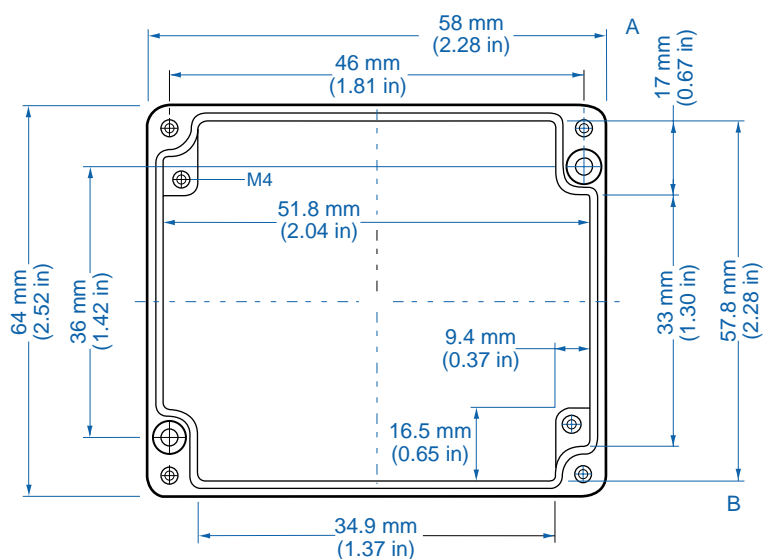

Standard Features

- **Protection Level:** IP65
- **Technical:** Smooth Sidewalls
- **Enclosure Material:** Cast Aluminum, Al Si 12
- **Temperature Range:** -40°C to 100°C (-40°F to 212°F)
- **Gasket Material:** Polyurethane
-35°C to 80°C (-31°F to 176°F)
- **Color:** Silver Gray, RAL 7001
- **Accessories:** See section below

Aluminum

Ordering Information	Cat. No.	Type	Length	Dimensions mm (in)		Std. Pk.
				Width	Height	
Enclosure	150-001	AL 55-3	50 mm (1.97 in)	45 mm (1.77 in)	30 mm (1.18 in)	1

Standard Features

- **Protection Level:** IP65
- **Technical:** Smooth Sidewalls
- **Enclosure Material:** Cast Aluminum, Al Si 12
- **Temperature Range:** -40°C to 100°C (-40°F to 212°F)
- **Gasket Material:** Polyurethane
-35°C to 80°C (-31°F to 176°F)
- **Color:** Silver Gray, RAL 7001
- **Accessories:** See section below

Aluminum

Ordering Information	Cat. No.	Type	Length	Dimensions mm (in)		Std. Pk.
				Width	Height	
Enclosure	150-002	AL 66-3	64 mm (2.52 in)	58 mm (2.28 in)	34 mm (1.34 in)	1

Accessories

Ordering Information	Cat. No.	Type	Std. Pk.
Mounting Tab Kit - small	154-004	MT-AL1	1

Please refer to pages 106-113 for additional accessories and detailed information.

AL 1006-3 – Aluminum – 98x64mm (3.86x2.52in.)

Standard Features

- **Protection Level:** IP65
- **Technical:** Smooth Sidewalls
- **Enclosure Material:** Cast Aluminum, Al Si 12
- **Temperature Range:** -40°C to 100°C (-40°F to 212°F)
- **Gasket Material:** Polyurethane
-35°C to 80°C (-31°F to 176°F)
- **Color:** Silver Gray, RAL 7001
- **Accessories:** See section below