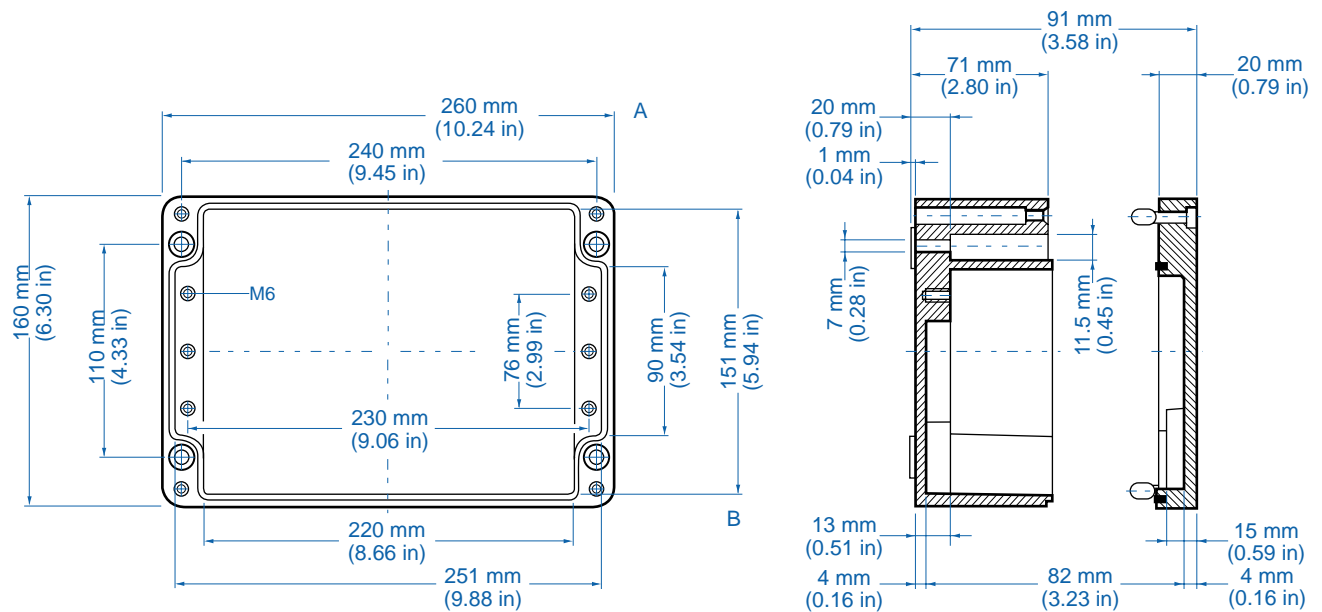

Accessories

Ordering Information	Cat. No.	Type	Std. Pk.
Mounting Plate	155-012	MP2616	1
Hinge Kit Set	154-210	HK-AL	1
DIN Rail TS 35 - 35 x 245mm	162-012	TS35/245	1
Mounting Tab Kit - large	154-006	MT-AL2	1

Please refer to pages 106-113 for additional accessories and detailed information.