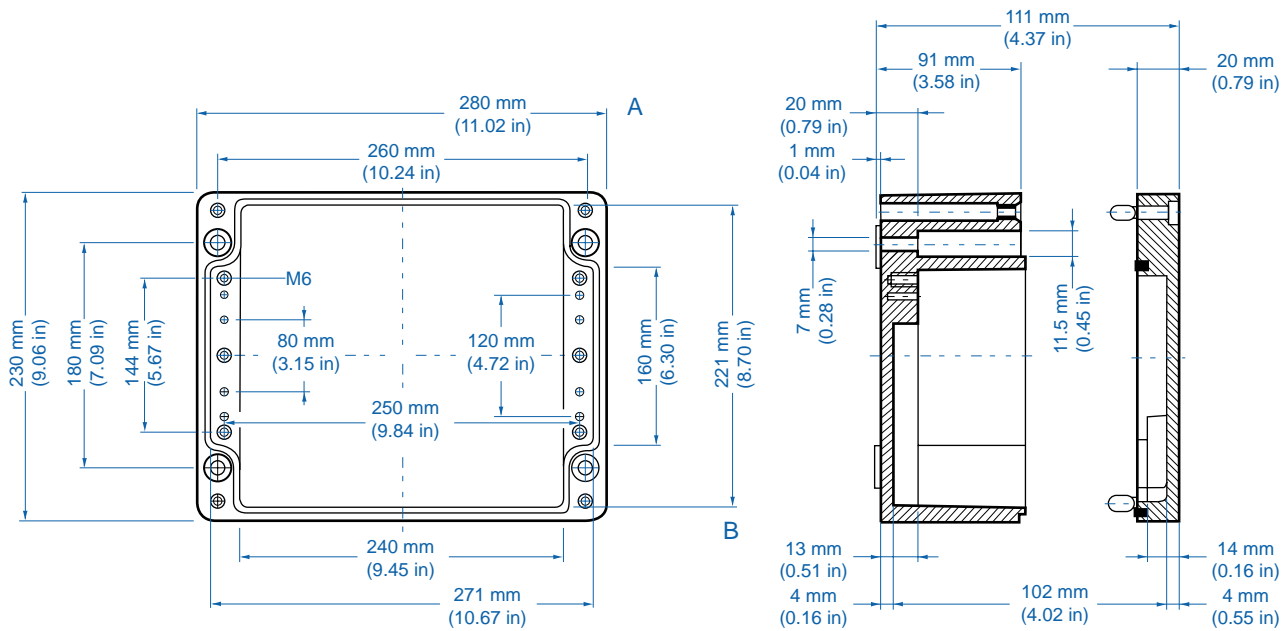

Accessories

Ordering Information	Cat. No.	Type	Std. Pk.
Mounting Plate	155-015	MP2823	1
Hinge Kit Set	154-210	HK-AL	1
DIN Rail TS 35 - 35 x 266mm	162-015	TS35/266	1
Mounting Tab Kit - large	154-006	MT-AL2	1

Please refer to pages 106-113 for additional accessories and detailed information.