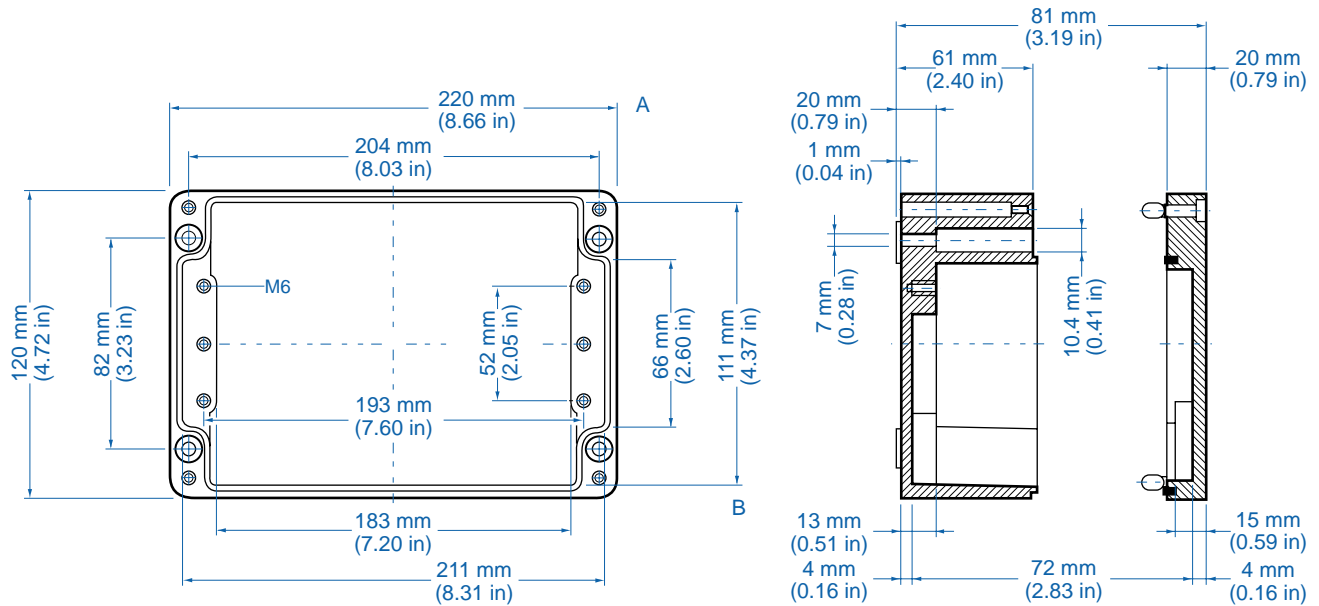

Accessories

Ordering Information	Cat. No.	Type	Std. Pk.
Mounting Plate	155-010	MP2212	1
Hinge Kit Set	154-210	HK-AL	1
DIN Rail TS 35 - 35 x 208mm	162-010	TS35/208	1
Mounting Tab Kit - large	154-006	MT-AL2	1

Please refer to pages 106-113 for additional accessories and detailed information.