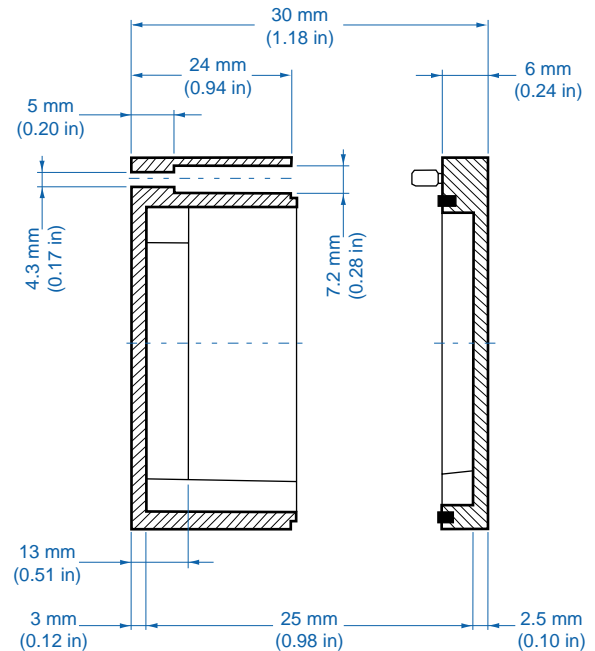

With the help of the steel mounting plates, even large and heavy components can be securely mounted. The mounting plates are available from enclosures AL 88-6 and larger.

AL 55-3 – Aluminum – 50x45mm (1.97x1.77in.)

Standard Features

- **Protection Level:** IP65
- **Technical:** Smooth Sidewalls
- **Enclosure Material:** Cast Aluminum, Al Si 12
- **Temperature Range:** -40°C to 100°C (-40°F to 212°F)
- **Gasket Material:** Polyurethane
-35°C to 80°C (-31°F to 176°F)
- **Color:** Silver Gray, RAL 7001
- **Accessories:** See section below

Aluminum

Ordering Information	Cat. No.	Type	Length	Dimensions mm (in)		Std. Pk.
				Width	Height	
Enclosure	150-001	AL 55-3	50 mm (1.97 in)	45 mm (1.77 in)	30 mm (1.18 in)	1

Standard Features

- **Protection Level:** IP65
- **Technical:** Smooth Sidewalls
- **Enclosure Material:** Cast Aluminum, Al Si 12
- **Temperature Range:** -40°C to 100°C (-40°F to 212°F)
- **Gasket Material:** Polyurethane
-35°C to 80°C (-31°F to 176°F)
- **Color:** Silver Gray, RAL 7001
- **Accessories:** See section below

Please refer to pages 106-113 for additional accessories and detailed information.

AL 1006-3 – Aluminum – 98x64mm (3.86x2.52in.)

Standard Features

- **Protection Level:** IP65
- **Technical:** Smooth Sidewalls
- **Enclosure Material:** Cast Aluminum, Al Si 12
- **Temperature Range:** -40°C to 100°C (-40°F to 212°F)
- **Gasket Material:** Polyurethane
-35°C to 80°C (-31°F to 176°F)
- **Color:** Silver Gray, RAL 7001
- **Accessories:** See section below