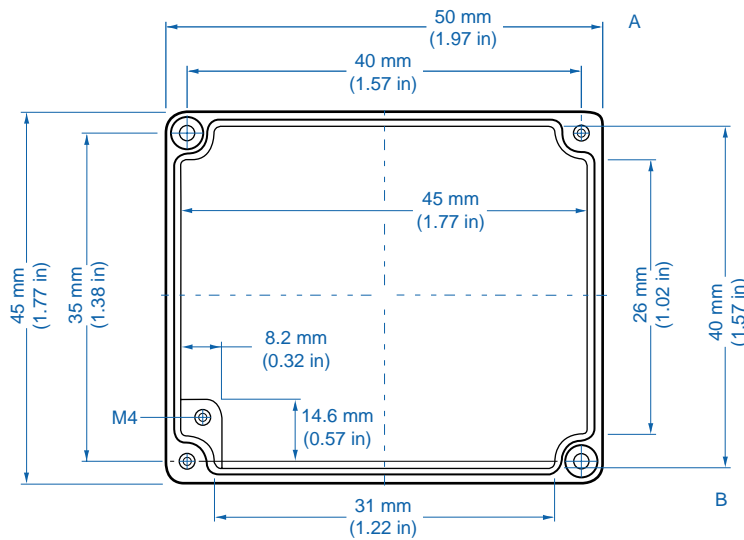

With the help of the steel mounting plates, even large and heavy components can be securely mounted. The mounting plates are available from enclosures AL 88-6 and larger.

AL 55-3 – Aluminum – 50x45mm (1.97x1.77in.)

Standard Features

- **Protection Level:** IP65
- **Technical:** Smooth Sidewalls
- **Enclosure Material:** Cast Aluminum, Al Si 12
- **Temperature Range:** -40°C to 100°C (-40°F to 212°F)
- **Gasket Material:** Polyurethane
-35°C to 80°C (-31°F to 176°F)
- **Color:** Silver Gray, RAL 7001
- **Accessories:** See section below

Aluminum

Ordering Information	Cat. No.	Type	Length	Dimensions mm (in)		Std. Pk.
				Width	Height	
Enclosure	150-001	AL 55-3	50 mm (1.97 in)	45 mm (1.77 in)	30 mm (1.18 in)	1

Standard Features

- **Protection Level:** IP65
- **Technical:** Smooth Sidewalls
- **Enclosure Material:** Cast Aluminum, Al Si 12
- **Temperature Range:** -40°C to 100°C (-40°F to 212°F)
- **Gasket Material:** Polyurethane
-35°C to 80°C (-31°F to 176°F)
- **Color:** Silver Gray, RAL 7001
- **Accessories:** See section below

Please refer to pages 106-113 for additional accessories and detailed information.

AL 1006-3 – Aluminum – 98x64mm (3.86x2.52in.)

Standard Features

- **Protection Level:** IP65
- **Technical:** Smooth Sidewalls
- **Enclosure Material:** Cast Aluminum, Al Si 12
- **Temperature Range:** -40°C to 100°C (-40°F to 212°F)
- **Gasket Material:** Polyurethane
-35°C to 80°C (-31°F to 176°F)
- **Color:** Silver Gray, RAL 7001
- **Accessories:** See section below