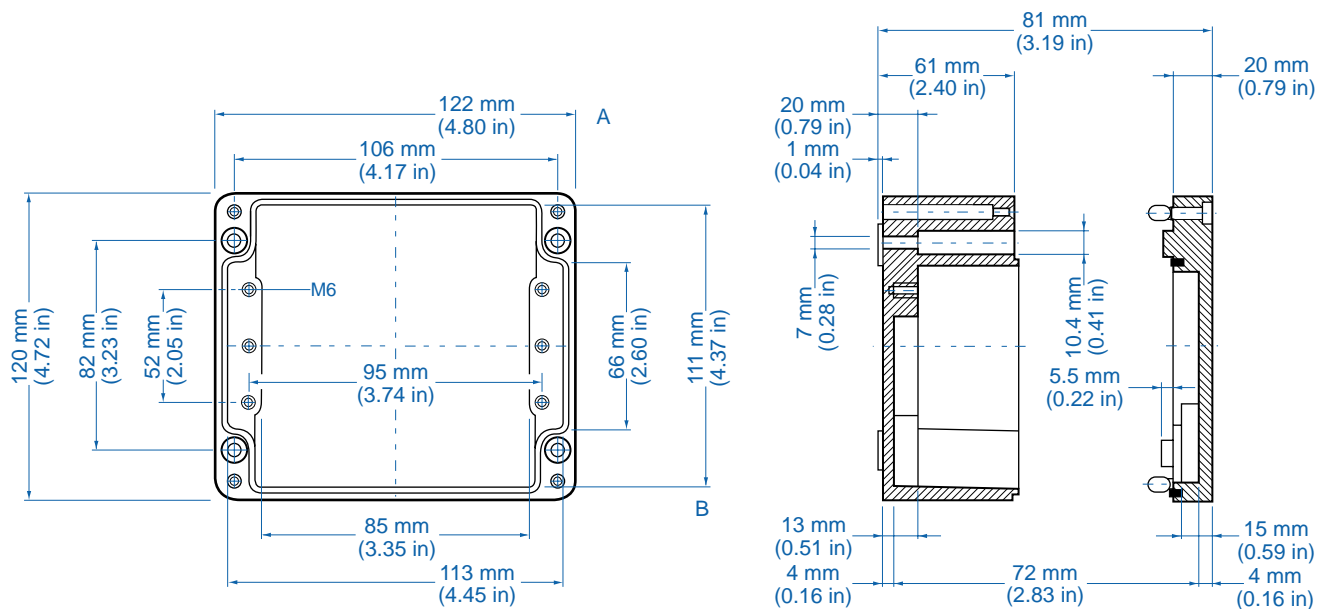

Accessories

Ordering Information	Cat. No.	Type	Std. Pk.
Mounting Plate	155-009	MP1212	1
Hinge Kit Set	154-210	HK-AL	1
DIN Rail TS 35 - 35 x 110 mm	162-009	TS35/110	1
Mounting Tab Kit - large	154-006	MT-AL2	1

Please refer to pages 106-113 for additional accessories and detailed information.