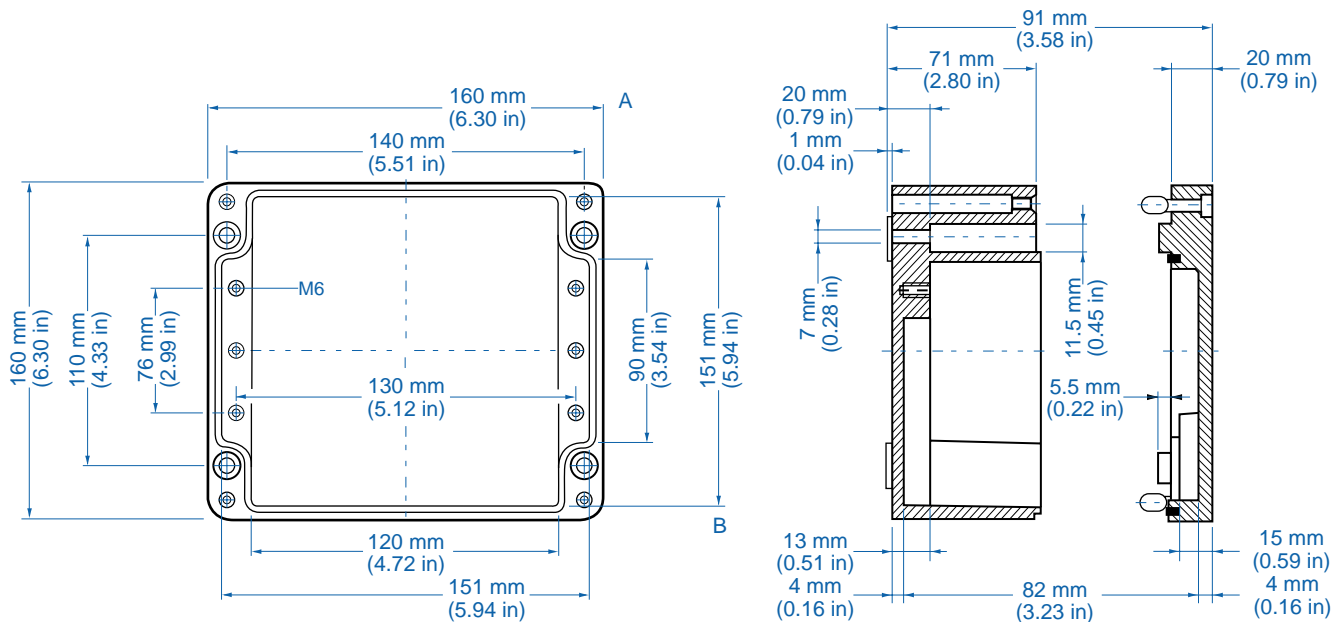

Accessories

Ordering Information	Cat. No.	Type	Std. Pk.
Mounting Plate	155-011	MP1616	1
Hinge Kit Set	154-210	HK-AL	1
DIN Rail TS 35 - 35 x 145mm	162-011	TS35/145	1
Mounting Tab Kit - large	154-006	MT-AL2	1

Please refer to pages 106-113 for additional accessories and detailed information.