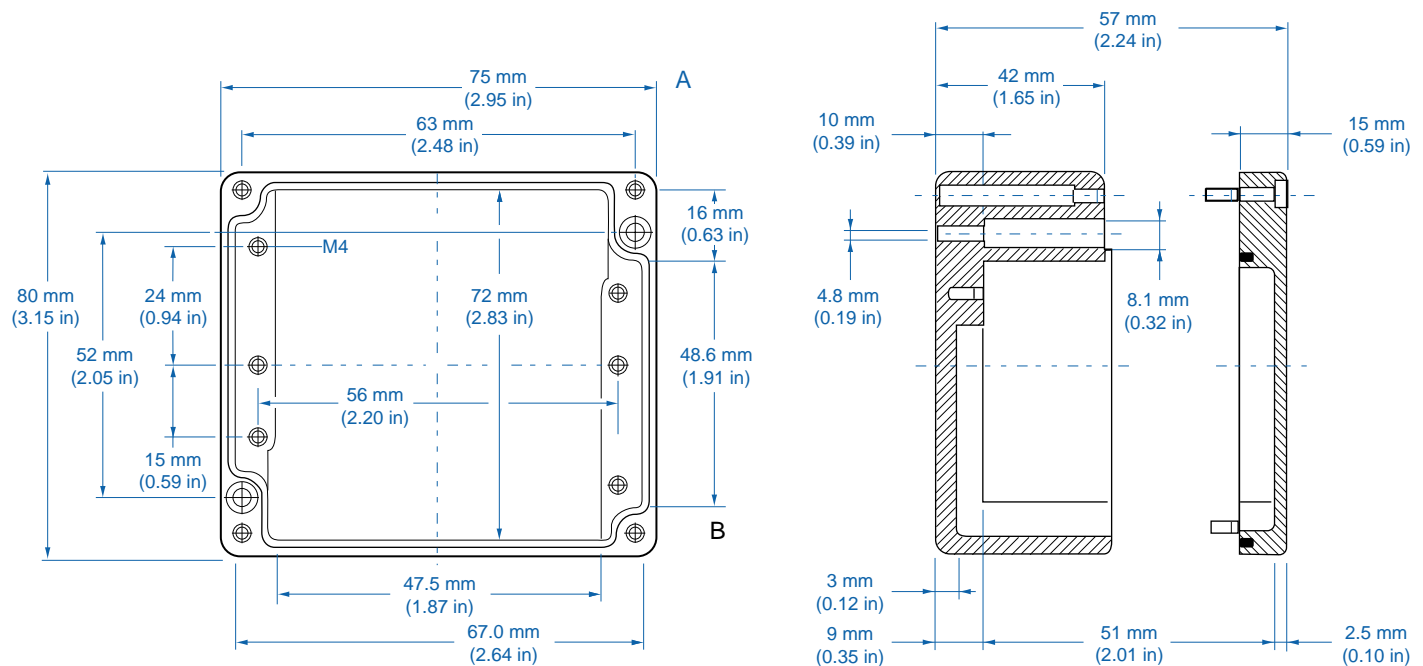

Accessories

Ordering Information	Cat. No.	Type	Std. Pk.
Mounting Plate	155-005	MP88	1
Mounting Tab Kit - small	154-004	MT-AL1	1

Please refer to pages 106-113 for additional accessories and detailed information.