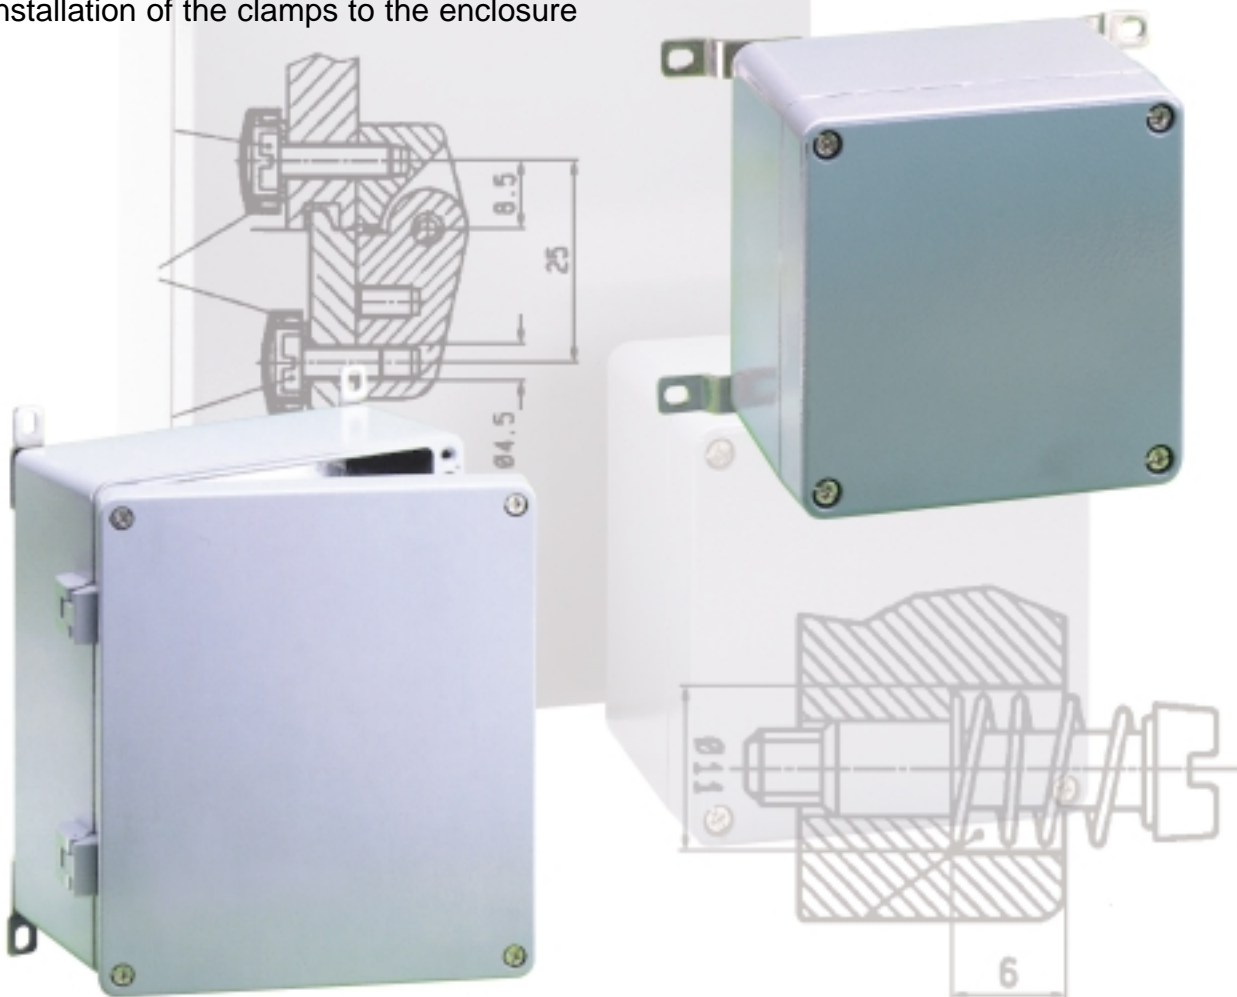

The external fastening clamps allow for solid and safe wall mounting of the AL Enclosures. The installation of the clamps to the enclosure

can be varied up to 90 degrees.

Through the use of outer hinges, the covers of the AL Series can be converted into hinged doors. This is especially useful when devices such as push-button systems are integrated into the enclosure. The external hinges, constructed of cast aluminum can be swiveled up to 150 degrees.

With the help of the steel mounting plates, even large and heavy components can be securely mounted. The mounting plates are available from enclosures AL 88-6 and larger.

AL 55-3 – Aluminum – 50x45mm (1.97x1.77in.)