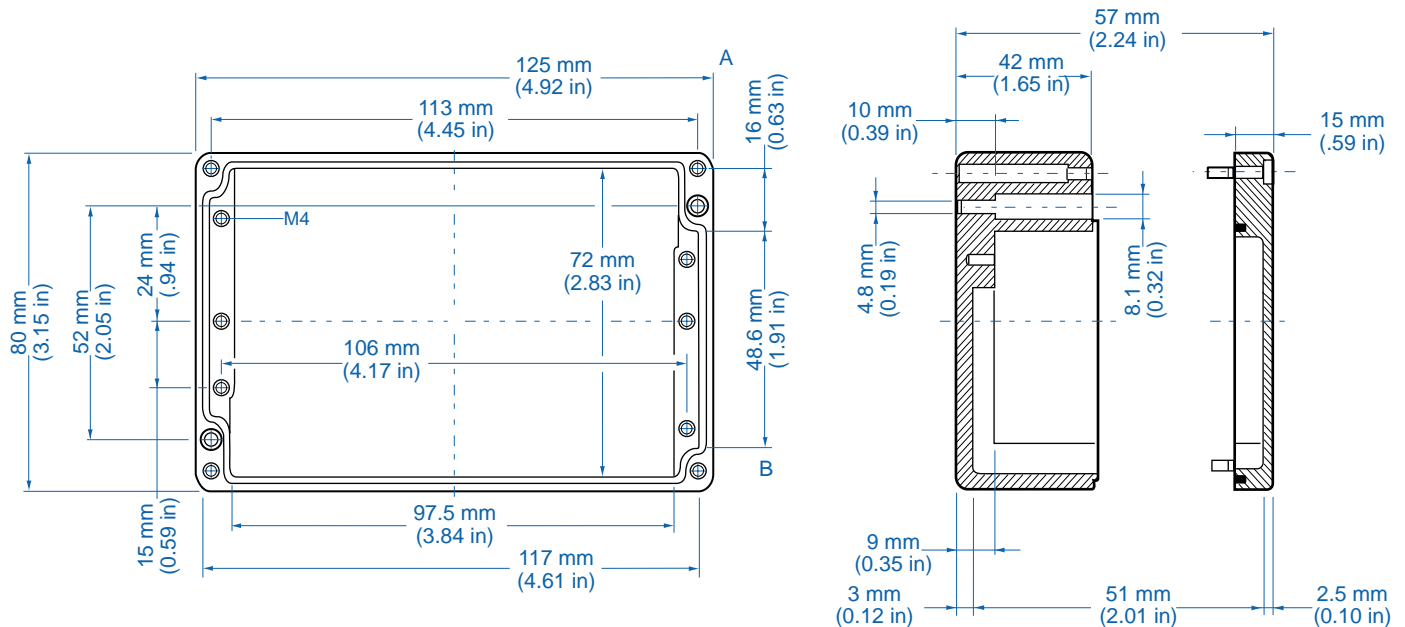

Please refer to pages 106-113 for additional accessories and detailed information.

AL 88-6 – Aluminum – 80x75mm (3.15x2.95in.)

Standard Features

- **Protection Level:** IP65
- **Technical:** Smooth Sidewalls
- **Enclosure Material:** Cast Aluminum, Al Si 12
- **Temperature Range:** -40°C to 100°C (-40°F to 212°F)
- **Gasket Material:** Polyurethane
-35°C to 80°C (-31°F to 176°F)
- **Color:** Silver Gray, RAL 7001
- **Accessories:** See section below

Please refer to pages 106-113 for additional accessories and detailed information.

Standard Features

- **Protection Level:** IP65
- **Technical:** Smooth Sidewalls
- **Enclosure Material:** Cast Aluminum, Al Si 12
- **Temperature Range:** -40°C to 100°C (-40°F to 212°F)
- **Gasket Material:** Polyurethane
-35°C to 80°C (-31°F to 176°F)
- **Color:** Silver Gray, RAL 7001
- **Accessories:** See section below

Please refer to pages 106-113 for additional accessories and detailed information.

AL 1808-6 – Aluminum – 175x80mm (6.89x3.15in.)

Standard Features

- **Protection Level:** IP65
- **Technical:** Smooth Sidewalls
- **Enclosure Material:** Cast Aluminum, Al Si 12
- **Temperature Range:** -40°C to 100°C (-40°F to 212°F)
- **Gasket Material:** Polyurethane
-35°C to 80°C (-31°F to 176°F)
- **Color:** Silver Gray, RAL 7001
- **Accessories:** See section below