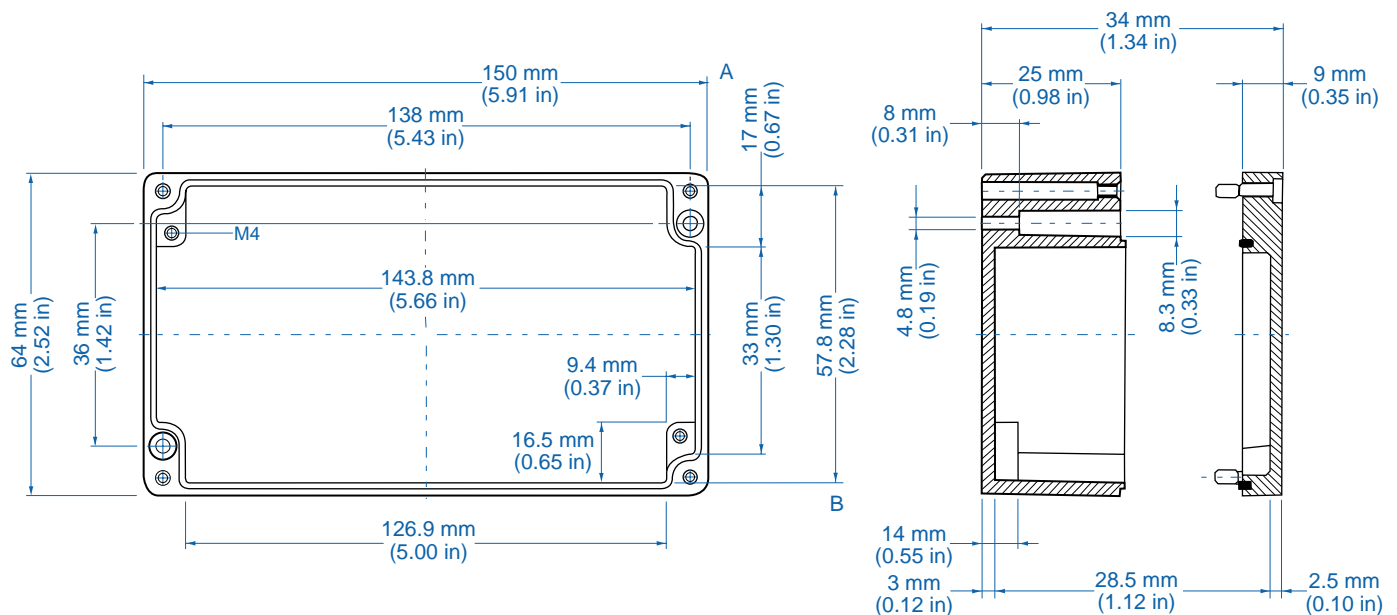

Please refer to pages 106-113 for additional accessories and detailed information.

AL 1006-3 – Aluminum – 98x64mm (3.86x2.52in.)

Standard Features

- **Protection Level:** IP65
- **Technical:** Smooth Sidewalls
- **Enclosure Material:** Cast Aluminum, Al Si 12
- **Temperature Range:** -40°C to 100°C (-40°F to 212°F)
- **Gasket Material:** Polyurethane
-35°C to 80°C (-31°F to 176°F)
- **Color:** Silver Gray, RAL 7001
- **Accessories:** See section below

Please refer to pages 106-113 for additional accessories and detailed information.

Standard Features

- **Protection Level:** IP65
- **Technical:** Smooth Sidewalls
- **Enclosure Material:** Cast Aluminum, Al Si 12
- **Temperature Range:** -40°C to 100°C (-40°F to 212°F)
- **Gasket Material:** Polyurethane
-35°C to 80°C (-31°F to 176°F)
- **Color:** Silver Gray, RAL 7001
- **Accessories:** See section below

Aluminum

Ordering Information	Cat. No.	Type	Length	Dimensions mm (in)		Std. Pk.
				Width	Height	
Enclosure	150-004	AL 1506-3	150 mm (5.91 in)	64 mm (2.52 in)	34 mm (1.34 in)	1

Accessories

Ordering Information	Cat. No.	Type	Std. Pk.
Mounting Tab Kit- small	154-004	MT-AL1	1

Please refer to pages 106-113 for additional accessories and detailed information.

AL 88-6 – Aluminum – 80x75mm (3.15x2.95in.)

Standard Features

- **Protection Level:** IP65
- **Technical:** Smooth Sidewalls
- **Enclosure Material:** Cast Aluminum, Al Si 12
- **Temperature Range:** -40°C to 100°C (-40°F to 212°F)
- **Gasket Material:** Polyurethane
-35°C to 80°C (-31°F to 176°F)
- **Color:** Silver Gray, RAL 7001
- **Accessories:** See section below