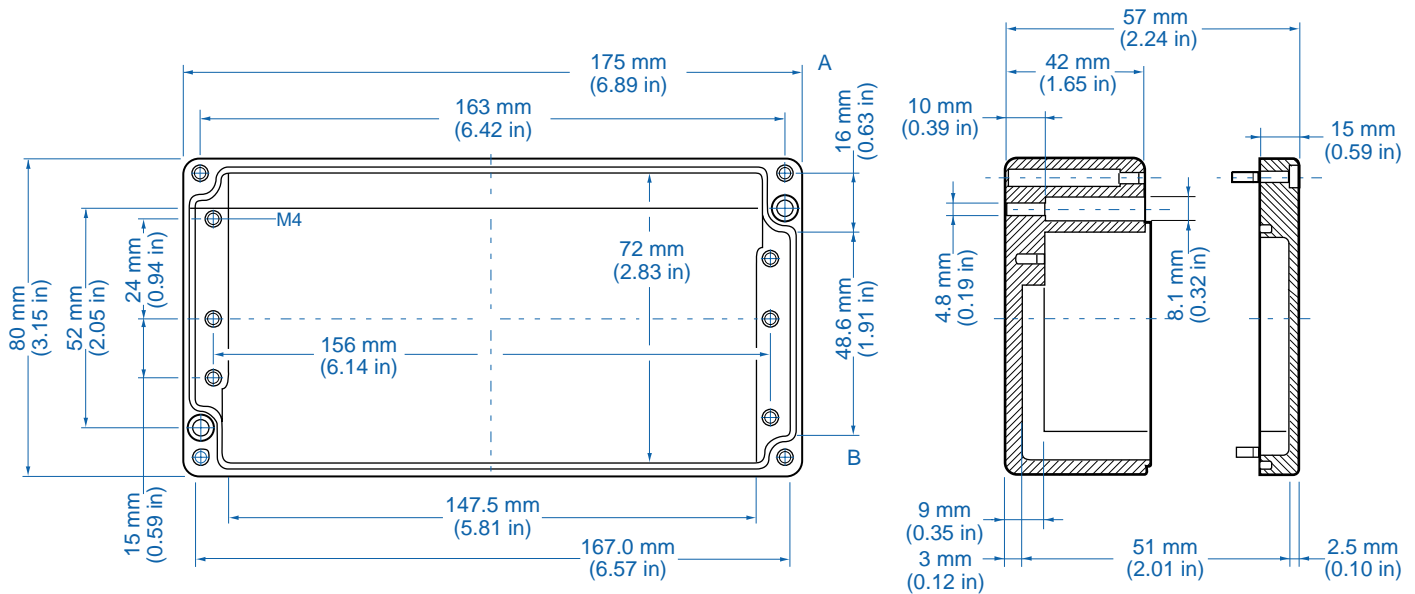

Accessories

Ordering Information	Cat. No.	Type	Std. Pk.
Mounting Plate	155-007	MP1808	1
Mounting Tab Kit - small	154-004	MT-AL1	1

Please refer to pages 106-113 for additional accessories and detailed information.