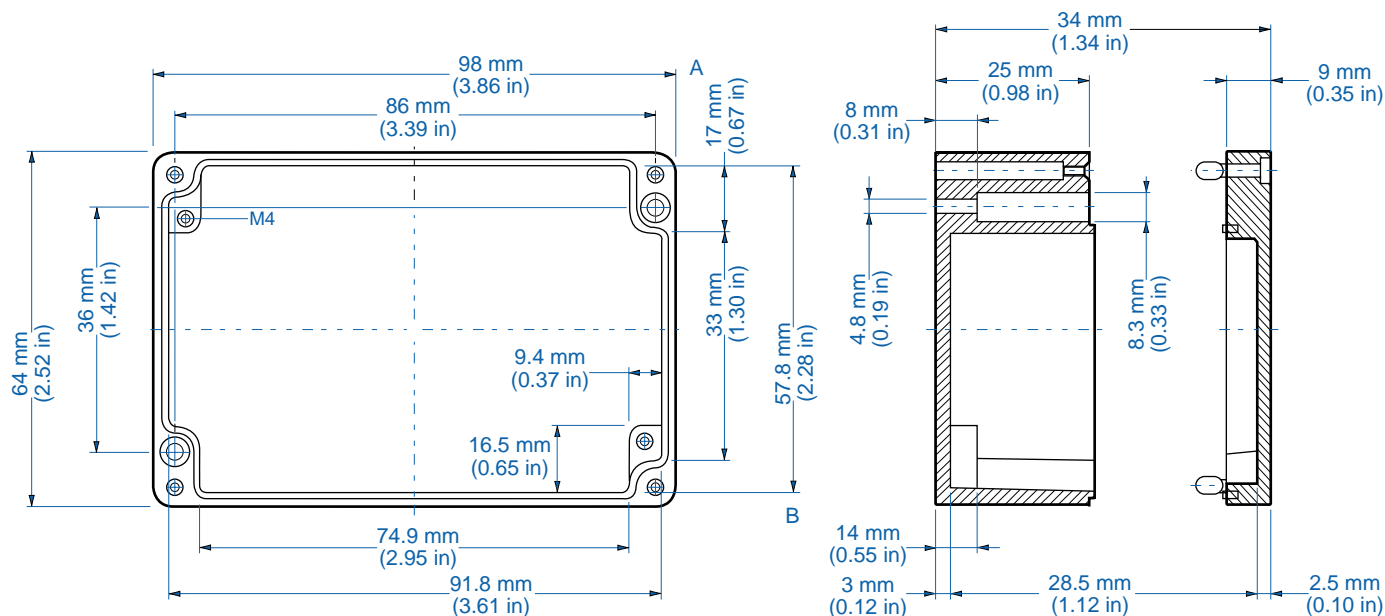

Accessories

Ordering Information	Cat. No.	Type	Std. Pk.
Mounting Tab Kit - small	154-004	MT-AL1	1

Please refer to pages 106-113 for additional accessories and detailed information.