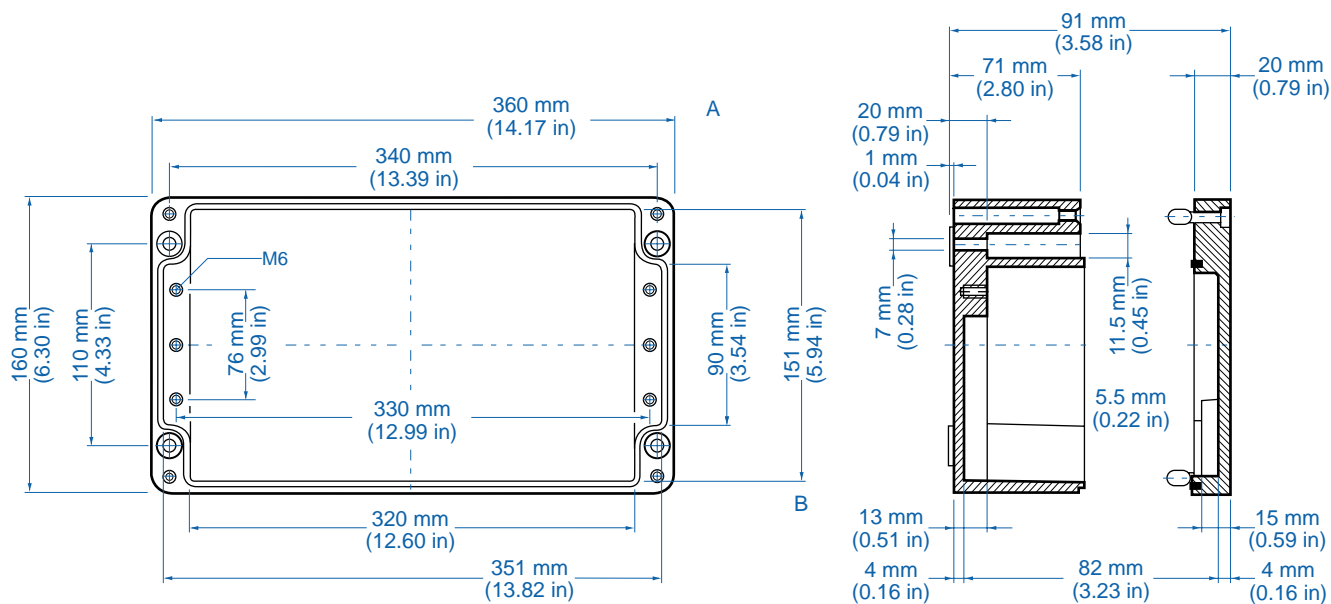

Accessories

Ordering Information	Cat. No.	Type	Std. Pk.
Mounting Plate	155-013	MP3616	1
Hinge Kit Set	154-210	HK-AL	1
DIN Rail TS 35 - 35 x 345mm	162-013	TS35/345	1
Mounting Tab Kit - large	154-006	MT-AL2	1

Please refer to pages 106-113 for additional accessories and detailed information.