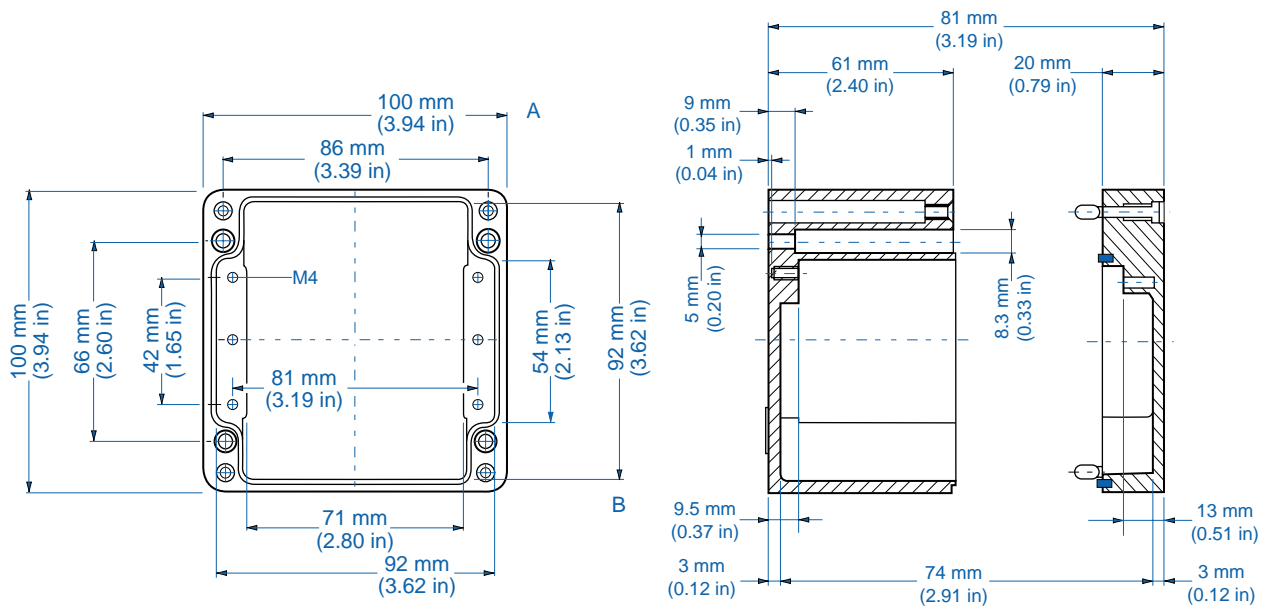

Accessories

Ordering Information	Cat. No.	Type	Std. Pk.
Mounting Plate	155-008	MP1010	1
Mounting Tab Kit - small	154-004	MT-AL1	1

Please refer to pages 106-113 for additional accessories and detailed information.