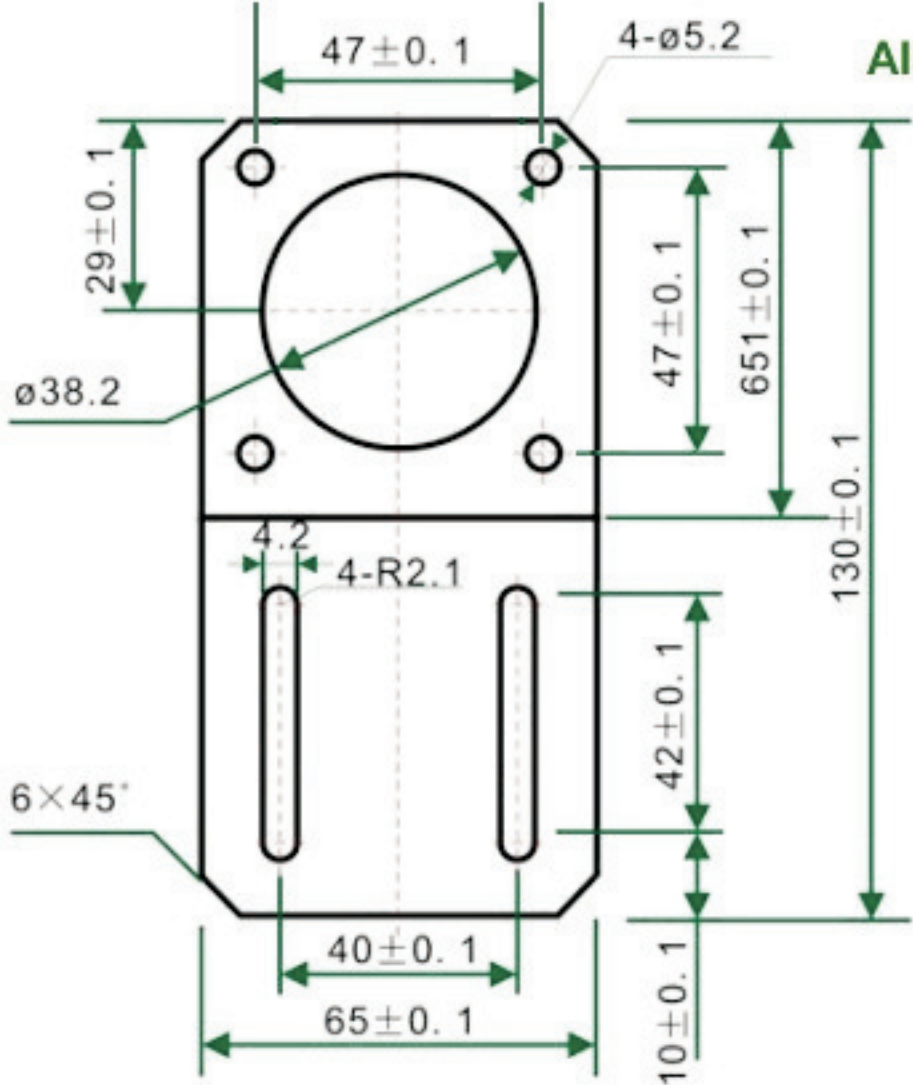

FOR NEMA 23 SIZE MOTORS

All dimensions in MM

Part Number: NEMA23-MB