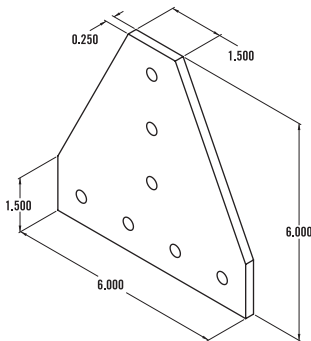

15 SERIES - 7 Hole Tee Joining Plate

Item Number: **653146**

RECOMMENDED FASTENERS

QTY	DESCRIPTION	PART#
7	5/16-18 x 11/16" FBHSCS & Economy T-Nut	651129
or 7	5/16-18 x 3/4" Economy T-Slot Stud w/ Washer & Hex Nut	651133
or 1	5/16-18 x 11/16" FBHSCS & Triple Econo T-Nut	651143
& 2	5/16-18 x 11/16" FBHSCS & Dbl Economy T-Nut	651141