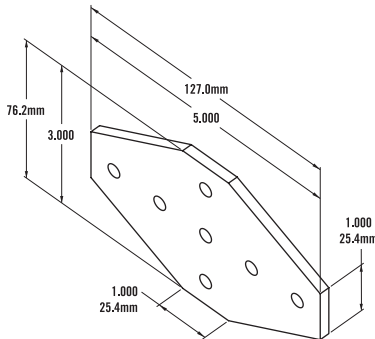

10 SERIES / 25 SERIES - 7 Hole Crossing Joining Plate

Item Number: **653072**

RECOMMENDED FASTENERS

QTY	DESCRIPTION	PART#
7	1/4 - 20 x 1/2" FBHSCS & Economy T-Nut	651130
or 2	1/4 - 20 x 1/2" FBHSCS & Double Economy T-Nut	651142
& 1	1/4 - 20 x 1/2" FBHSCS & Triple Economy T-Nut	651144
7	M6 x 12mm BHSCS & Economy T-Nut	651503
or 3	M6 x 12mm BHSCS & Double Economy T-Nut	651519
or 1	M6 x 12mm BHSCS & Economy T-Nut	651503