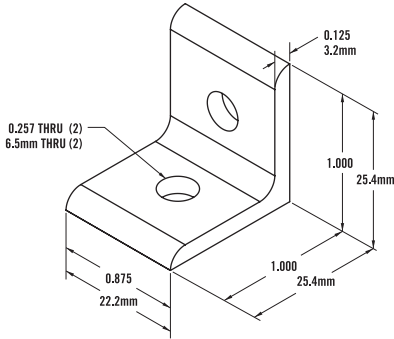

TSLOTS Brackets

10 SERIES / 25 SERIES - 1/8" 2 Hole Inside Corner Bracket

Item Number: **653047**

RECOMMENDED FASTENERS

QTY	DESCRIPTION	PART#
2	1/4 - 20 x 3/8" FBHSCS & Economy T-Nut	651166
2	M6 x 12mm BHSCS & Economy T-Nut	651503