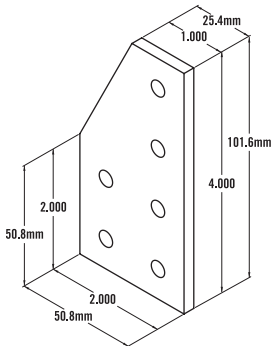

10 SERIES / 25 SERIES – 6 Hole 90° Joining Plate

Item Number: **653057**

RECOMMENDED FASTENERS

QTY	DESCRIPTION	PART#
6	1/4-20 x 1/2" FBHSCS & Economy T-Nut	651130
or 3	1/4-20 x 1/2" FBHSCS & Double Economy T-Nut	651142
6	M6 x 12mm BHSCS & Economy T-Nut	651503
or 3	M6 x 12mm BHSCS & Double Economy T-Nut	651519