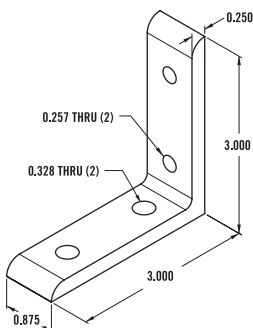

10 TO 15 SERIES - 4 Hole Transition Inside Corner Bracket

Item Number: 653269

RECOMMENDED FASTENERS

QTY	DESCRIPTION	PART#
2	1/4-20 x 1/2" BHSCS & Economy T-Nut	651171
2	5/16-18 x 11/16" FBHSCS & Economy T-Nut	651129