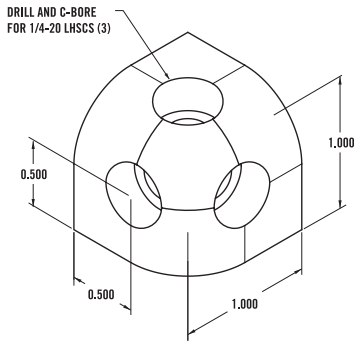

10 SERIES / 25 SERIES - 2 Hole Inside Corner Gusset

Item Number: **653069**

RECOMMENDED FASTENERS

QTY	DESCRIPTION	PART#
2	1/4 - 20 x 1/2" BHSCS & Economy T-Nut	651171
2	M6 x 12mm BHSCS & Economy T-Nut	651503

10 SERIES - Rounded Tri Corner

Item Number: **653034**

RECOMMENDED FASTENERS

QTY	DESCRIPTION	PART#
3	1/4 - 20 x 1" LHSCS	651003

» Tap service required. See page 11:06.

10 SERIES - Square Tri Corner

Item Number: **653035**