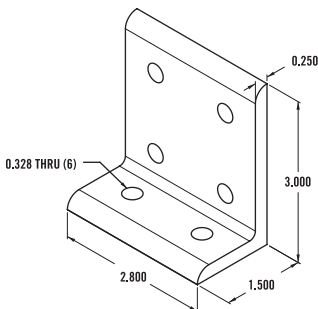

15 SERIES - 6 Hole Inside Corner Bracket

Item Number: **653203**

RECOMMENDED FASTENERS

QTY	DESCRIPTION	PART#
6	5/16-18 x 11/16" FBHSCS & Economy T-Nut	651129
or 2	5/16-18 x 11/16" FBHSCS & Dbl Economy T-Nut	651141
& 2	5/16-18 x 11/16" FBHSCS & Economy T-Nut	651129