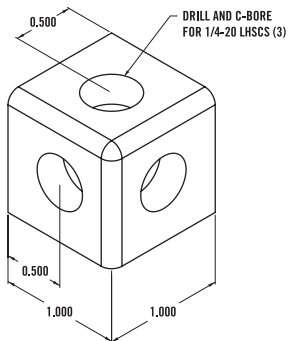

10 SERIES - Rounded Tri Corner

Item Number: **653034**

RECOMMENDED FASTENERS

QTY	DESCRIPTION	PART#
3	1/4 - 20 x 1" LHSCS	651003

» Tap service required. See page 11:06.

10 SERIES - Square Tri Corner

Item Number: **653035**