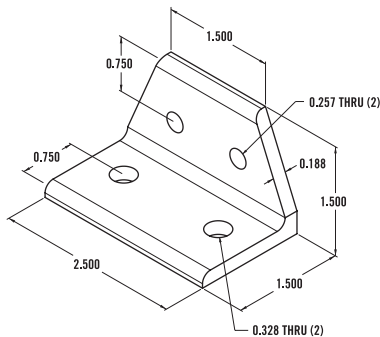

10 TO 15 SERIES - Double Wide Transition Inside Corner Bracket

Item Number: **653275**

RECOMMENDED FASTENERS

QTY	DESCRIPTION	PART#
2	5/16-18 x 11/16" FBHSCS & Economy T-Nut	651129
2	1/4-20 x 1/2" FBHSCS & Economy T-Nut	651130