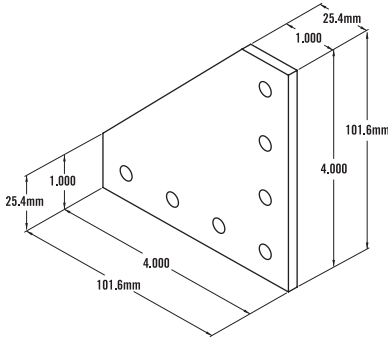

10 SERIES / 25 SERIES - 7 Hole 90° Joining Plate

Item Number: **653086**

RECOMMENDED FASTENERS

QTY	DESCRIPTION	PART#
7	1/4-20 x 1/2" FBHSCS & Economy T-Nut	651130
or 2	1/4-20 x 1/2" FBHSCS & Triple Economy T-Nut	651144
& 1	1/4-20 x 1/2" FBHSCS & Economy T-Nut	651130
7	M6 x 12mm BHSCS & Economy T-Nut	651503
or 3	M6 x 12mm BHSCS & Double Economy T-Nut	651519
& 1	M6 x 12mm BHSCS & Economy T-Nut	651503