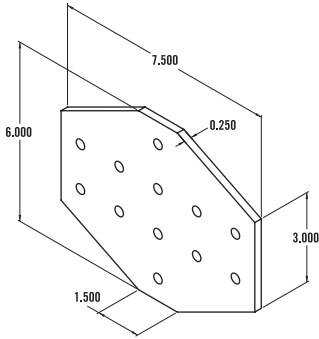

15 SERIES - 12 Hole Cross Joining Plate

Item Number: **653192**

RECOMMENDED FASTENERS

QTY	DESCRIPTION	PART#
12	5/16-18 x 11/16" FBHSCS & Economy T-Nut	651129
or 12	5/16-18 x 3/4" Economy T-Slot Stud w/ Washer & Hex Nut	651133
or 6	5/16-18 x 11/16" FBHSCS & Dbl Economy T-Nut	651141