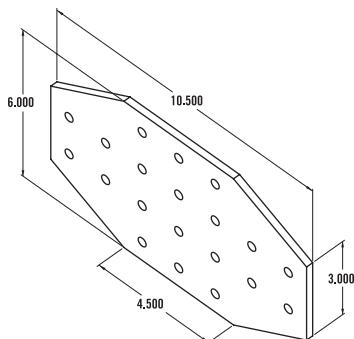

15 SERIES - 20 Hole Cross Joining Plate

Item Number: **653243**

RECOMMENDED FASTENERS

QTY	DESCRIPTION	PART#
20	5/16-18 x 11/16" FBHSCS & Economy T-Nut	651129
or 20	5/16-18 x 3/4" Economy T-Slot Stud w/ Washer & Hex Nut	651133
or 10	5/16-18 x 11/16" FBHSCS & Dbl Economy T-Nut	651141