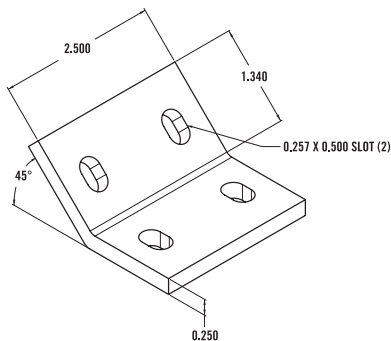

15 SERIES - 45° Inside Joining Plate

Item Number: **653291**

RECOMMENDED FASTENERS

QTY	DESCRIPTION	PART#
4	5/16-18 x 11/16" FBHSCS & Economy T-Nut	651129
or 4	5/16-18 x 3/4" Economy T-Slot Stud w/ Washer & Hex Nut	651133
or 2	5/16-18 x 11/16" FBHSCS & Dbl Economy T-Nut	651141