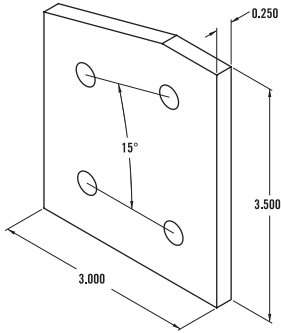

TSLOTS Brackets

15 SERIES - 4 Hole 15° Angle Joining Plate

Item Number: **653149**

RECOMMENDED FASTENERS

QTY	DESCRIPTION	PART#
4	5/16-18 x 11/16" FBHSCS & Economy T-Nut	651129
or 4	5/16-18 x 3/4" Economy T-Slot Stud w/ Washer & Hex Nut	651133