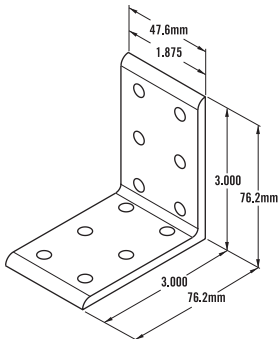

10 SERIES / 25 SERIES - 12 Hole Inside Corner Bracket

Item Number: **653013**

RECOMMENDED FASTENERS

QTY	DESCRIPTION	PART#
12	1/4-20 x 1/2" BHSCS & Economy T-Nut	651171
4	1/4 - 20 x 1/2" FBHSCS & Triple Economy T-Nut	651144
12	M6 x 12mm BHSCS & Economy T-Nut	651503
or 4	M6 x 12mm BHSCS & Double Economy T-Nut	651519
& 4	M6 x 12mm BHSCS & Economy T-Nut	651503