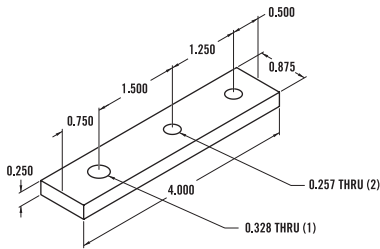

10 TO 15 SERIES - 3 Hole Joining Strip

Item Number: **653271**

RECOMMENDED FASTENERS

QTY	DESCRIPTION	PART#
2	1/4-20 x 1/2" FBHSCS & Economy T-Nut	651130
1	5/16-18 x 11/16" FBHSCS & Economy T-Nut	651129