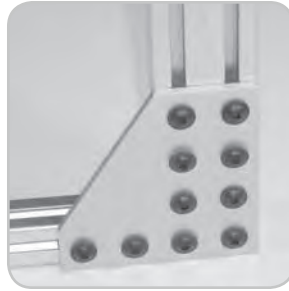

TSLOTS Brackets

10 SERIES / 25 SERIES - 10 Hole 90° Joining Plate

Item Number: **653064**

RECOMMENDED FASTENERS

QTY	DESCRIPTION	PART#
10	1/4 - 20 x 1/2" FBHSCS & Economy T-Nut	651130
or 2	1/4 - 20 x 1/2" FBHSCS & Double Economy T-Nut	651142
& 2	1/4 - 20 x 1/2" FBHSCS & Triple Economy T-Nut	651144
10	M6 x 12mm BHSCS & Economy T-Nut	651503