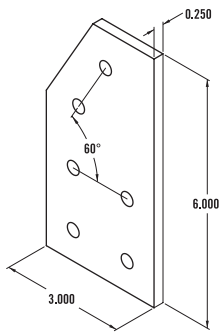

15 SERIES - 6 Hole 60° Angle Joining Plate

Item Number: **653194**

RECOMMENDED FASTENERS

QTY	DESCRIPTION	PART#
6	5/16-18 x 11/16" FBHSCS & Economy T-Nut	651129
or 6	5/16-18 x 3/4" Economy T-Slot Stud w/ Washer & Hex Nut	651133