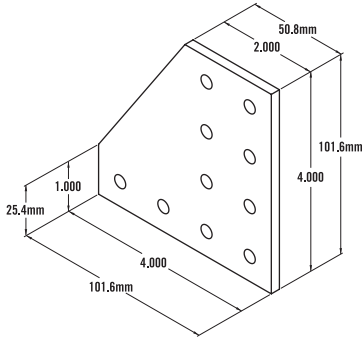

TSLOTS Brackets

10 SERIES / 25 SERIES - 10 Hole 90° Joining Plate

Item Number: **653064**

RECOMMENDED FASTENERS

QTY	DESCRIPTION	PART#
10	1/4 - 20 x 1/2" FBHSCS & Economy T-Nut	651130
or 2	1/4 - 20 x 1/2" FBHSCS & Double Economy T-Nut	651142
& 2	1/4 - 20 x 1/2" FBHSCS & Triple Economy T-Nut	651144
10	M6 x 12mm BHSCS & Economy T-Nut	651503