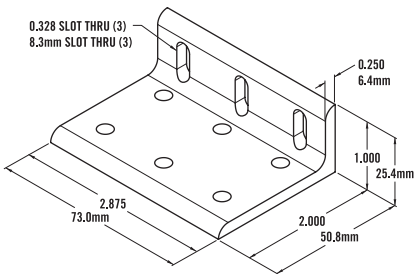

10 SERIES / 25 SERIES – 9 Hole Slotted Corner Bracket

Item Number: **653124**

RECOMMENDED FASTENERS

QTY	DESCRIPTION	PART#
9	1/4-20 x 1/2" BHSCS & Economy T-Nut	651171
or 3	1/4-20 x 1/2" BHSCS & Double Economy T-Nut	651490
& 3	1/4-20 x 1/2" BHSCS & Economy T-Nut	651171
9	M6 x 12mm BHSCS & Economy T-Nut	651503
or 3	M6 x 12mm BHSCS & Double Economy T-Nut	651519
& 3	M6 x 12mm BHSCS & Economy T-Nut	651503