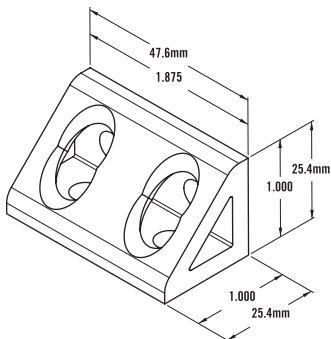

10 SERIES / 25 SERIES - 4 Hole Inside Corner Gusset

Item Number: **653071**

RECOMMENDED FASTENERS

QTY	DESCRIPTION	PART#
4	1/4-20 x 1/2" BHSCS & Economy T-Nut	651171
or 2	1/4-20 x 1/2" BHSCS & Double Economy T-Nut	651490
4	M6 x 12mm BHSCS & Economy T-Nut	651503
or 2	M6 x 12mm BHSCS & Double Economy T-Nut	651519