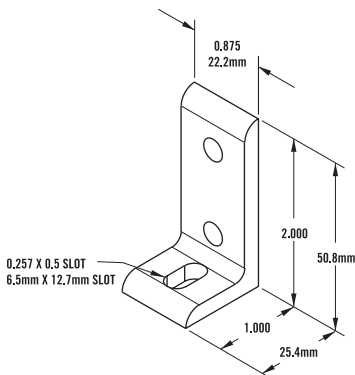

10 SERIES / 25 SERIES – 3 Hole Slotted Corner Bracket

Item Number: **653123**

RECOMMENDED FASTENERS

QTY	DESCRIPTION	PART#
3	1/4-20 x 1/2" BHSCS & Economy T-Nut	651171
or 1	1/4-20 x 1/2" BHSCS & Double Economy T-Nut	651490
& 1	1/4-20 x 1/2" BHSCS & Economy T-Nut	651171
3	M6 x 12mm BHSCS & Economy T-Nut	651503
or 1	M6 x 12mm BHSCS & Double Economy T-Nut	651519
& 1	M6 x 12mm BHSCS & Economy T-Nut	651503