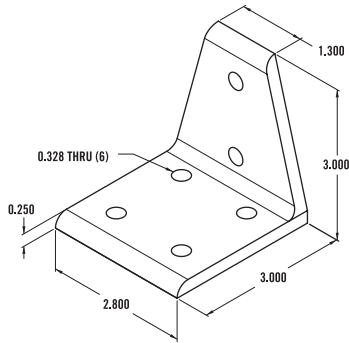

15 SERIES - 6 Hole Center Inside Corner Bracket

Item Number: **653145**

RECOMMENDED FASTENERS

QTY	DESCRIPTION	PART#
6	5/16-18 x 11/16" FBHSCS & Economy T-Nut	651129
or 3	5/16-18 x 11/16" FBHSCS & Dbl Economy T-Nut	651141