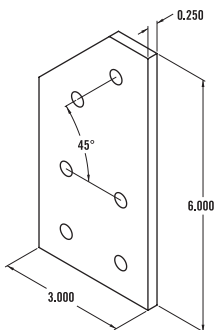

15 SERIES - 6 Hole 45° Angle Joining Plate

Item Number: **653177**

RECOMMENDED FASTENERS

QTY	DESCRIPTION	PART#
6	5/16-18 x 11/16" FBHSCS & Economy T-Nut	651129
or 6	5/16-18 x 3/4" Economy T-Slot Stud w/ Washer & Hex Nut	651133