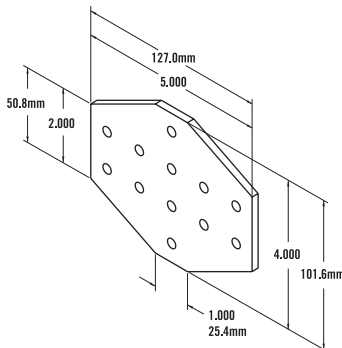

10 SERIES / 25 SERIES - 12 Hole Crossing Joining Plate

Item Number: **653094**

RECOMMENDED FASTENERS

QTY	DESCRIPTION	PART#
12	1/4-20 x 1/2" FBHSCS & Economy T-Nut	651130
or 6	1/4-20 x 1/2" FBHSCS & Double Economy T-Nut	651142
12	M6 x 12mm BHSCS & Economy T-Nut	651503
or 6	M6 x 12mm BHSCS & Double Economy T-Nut	651519