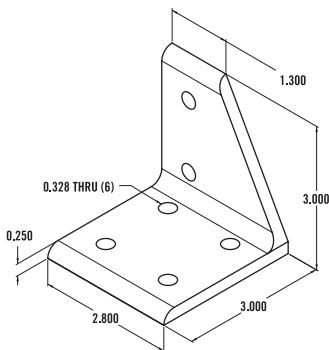

15 SERIES - 6 Hole Left Hand Inside Corner Bracket

Item Number: **653143**

RECOMMENDED FASTENERS

QTY	DESCRIPTION	PART#
6	5/16-18 x 11/16" FBHSCS & Economy T-Nut	651129
or 3	5/16-18 x 11/16" FBHSCS & Dbl Economy T-Nut	651141