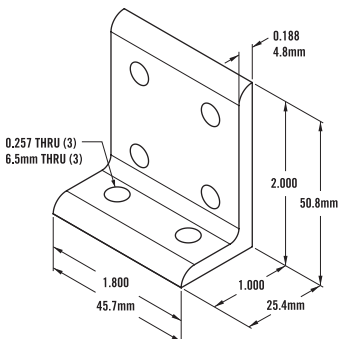

10 SERIES / 25 SERIES - 6 Hole Inside Corner Bracket

Item Number: **653106**

RECOMMENDED FASTENERS

QTY	DESCRIPTION	PART#
6	1/4 - 20 x 1/2" BHSCS & Economy T-Nut	651171
or 2	1/4 - 20 x 1/2" BHSCS & Double Economy T-Nut	651490
& 2	1/4 - 20 x 1/2" BHSCS & Economy T-Nut	651171
6	M6 x 12mm BHSCS & Economy T-Nut	651503
or 2	M6 x 12mm BHSCS & Double Economy T-Nut	651519
& 2	M6 x 12mm BHSCS & Economy T-Nut	651503