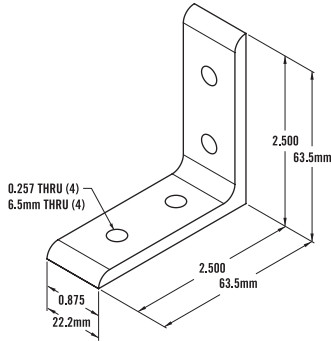

TSLOTS Brackets

10 SERIES / 25 SERIES - 4 Hole Inside Corner Bracket

Item Number: **653045**

RECOMMENDED FASTENERS

QTY	DESCRIPTION	PART#
4	1/4 - 20 x 1/2" FBHSCS & Economy T-Nut	651130
or 2	1/4 - 20 x 1/2" FBHSCS & Double Economy T-Nut	651142
4	M6 x 12mm BHSCS & Economy T-Nut	651503
or 2	M6 x 12mm BHSCS & Double Economy T-Nut	651519