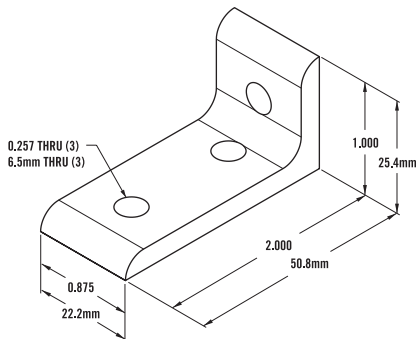

10 SERIES / 25 SERIES - 3 Hole Inside Corner Bracket

Item Number: **653107**

RECOMMENDED FASTENERS

QTY	DESCRIPTION	PART#
3	1/4-20 x 1/2" BHSCS & Economy T-Nut	651171
or 1	1/4-20 x 1/2" BHSCS & Double Economy T-Nut	651490
& 1	1/4-20 x 1/2" BHSCS & Economy T-Nut	651171
3	M6 x 12mm BHSCS & Economy T-Nut	651503
or 1	M6 x 12mm BHSCS & Double Economy T-Nut	651519
& 1	M6 x 12mm BHSCS & Economy T-Nut	651503