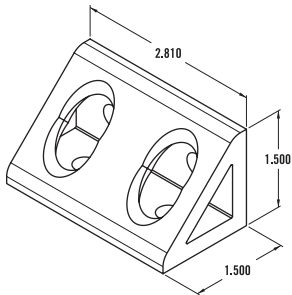

15 SERIES - 4 Hole Inside Corner Gusset

Item Number: **653167**

RECOMMENDED FASTENERS

QTY	DESCRIPTION	PART#
4	5/16-18 x 11/16" FBHSCS & Economy T-Nut	651129
or 2	5/16-18 x 11/16" FBHSCS & Dbl Economy T-Nut	651141