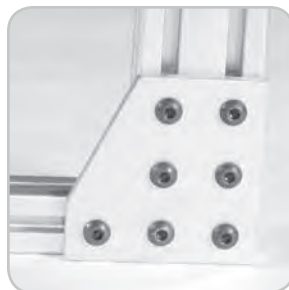

10 SERIES / 25 SERIES - 7 Hole 90° Joining Plate

Item Number: **653066**

RECOMMENDED FASTENERS

QTY	DESCRIPTION	PART#
7	1/4-20 x 1/2" FBHSCS & Economy T-Nut	651130
or 2	1/4-20 x 1/2" FBHSCS & Double Economy T-Nut	651142
& 1	1/4-20 x 1/2" FBHSCS & Triple Economy T-Nut	651144
7	M6 x 12mm BHSCS & Economy T-Nut	651503
or 3	M6 x 12mm BHSCS & Double Economy T-Nut	651519
& 1	M6 x 12mm BHSCS & Economy T-Nut	651503