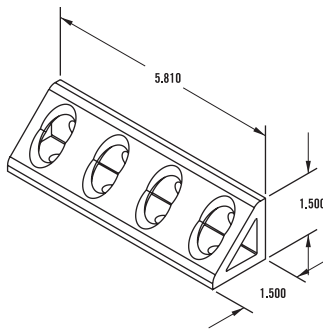

15 SERIES - 8 Hole Inside Corner Gusset

Item Number: **653293**

RECOMMENDED FASTENERS

QTY	DESCRIPTION	PART#
8	5/16-18 x 11/16" FBHSCS & Economy T-Nut	651129
or 4	5/16-18 x 11/16" FBHSCS & Dbl Economy T-Nut	651141