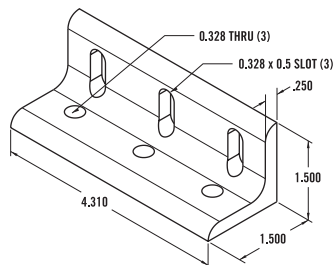

15 SERIES - 6 Hole Slotted Inside Corner Bracket

Item Number: **653134**

RECOMMENDED FASTENERS

QTY	DESCRIPTION	PART#
6	5/16-18 x 11/16" FBHSCS & Economy T-Nut	651129