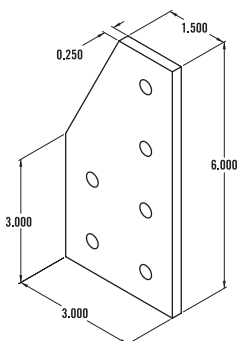

15 SERIES - 6 Hole 90° Joining Plate

Item Number: **653153**

RECOMMENDED FASTENERS

QTY	DESCRIPTION	PART#
6	5/16-18 x 11/16" FBHSCS & Economy T-Nut	651129
or 6	5/16-18 x 3/4" Economy T-Slot Stud w/ Washer & Hex Nut	651133
or 3	5/16-18 x 11/16" FBHSCS & Dbl Economy T-Nut	651141