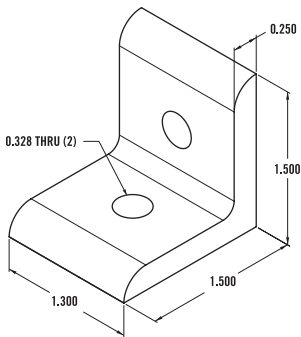

15 SERIES – 2 Hole Inside Corner Bracket

Item Number: **653136**

RECOMMENDED FASTENERS

QTY	DESCRIPTION	PART#
2	5/16-18 x 11/16" FBHSCS & Economy T-Nut	651129