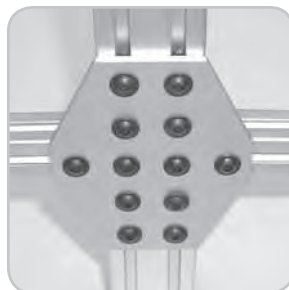

10 SERIES / 25 SERIES - 12 Hole Crossing Joining Plate

Item Number: **653094**

RECOMMENDED FASTENERS

QTY	DESCRIPTION	PART#
12	1/4-20 x 1/2" FBHSCS & Economy T-Nut	651130
or 6	1/4-20 x 1/2" FBHSCS & Double Economy T-Nut	651142
12	M6 x 12mm BHSCS & Economy T-Nut	651503
or 6	M6 x 12mm BHSCS & Double Economy T-Nut	651519