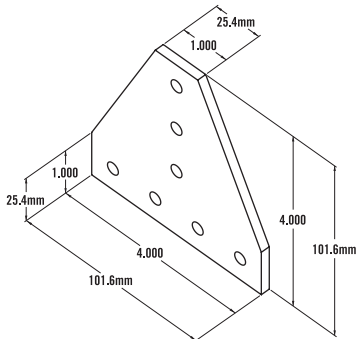

10 SERIES / 25 SERIES – 7 Hole Tee Joining Plate

Item Number: **653049**

RECOMMENDED FASTENERS

QTY	DESCRIPTION	PART#
7	1/4-20 x 1/2" FBHSCS & Economy T-Nut	651130
or 2	1/4-20 x 1/2" FBHSCS & Double Economy T-Nut	651142
& 1	1/4-20 x 1/2" FBHSCS & Triple Economy T-Nut	651144
7	M6 x 12mm BHSCS & Economy T-Nut	651503
or 3	M6 x 12mm BHSCS & Double Economy T-Nut	651519
& 1	M6 x 12mm BHSCS & Economy T-Nut	651503