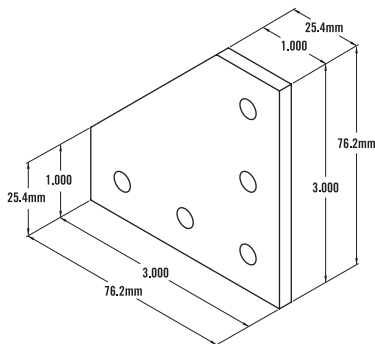

10 SERIES / 25 SERIES - 5 Hole 90° Joining Plate

Item Number: **653085**

RECOMMENDED FASTENERS

QTY	DESCRIPTION	PART#
5	1/4-20 x 1/2" FBHSCS & Economy T-Nut	651130
or 1	1/4-20 x 1/2" FBHSCS & Double Economy T-Nut	651142
& 1	1/4-20 x 1/2" FBHSCS & Triple Economy T-Nut	651144
5	M6 x 12mm BHSCS & Economy T-Nut	651503
or 2	M6 x 12mm BHSCS & Double Economy T-Nut	651519
& 1	M6 x 12mm BHSCS & Economy T-Nut	651503