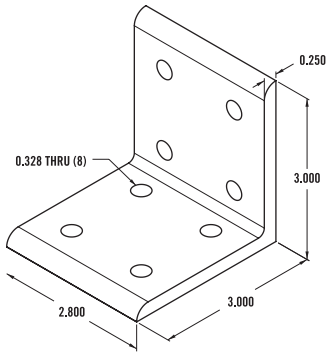

15 SERIES - 6 Hole Inside Corner Bracket

Item Number: **653237**

RECOMMENDED FASTENERS

QTY	DESCRIPTION	PART#
6	5/16-18 x 11/16" FBHSCS & Economy T-Nut	651129

15 SERIES - 8 Hole Inside Corner Bracket

Item Number: **653138**