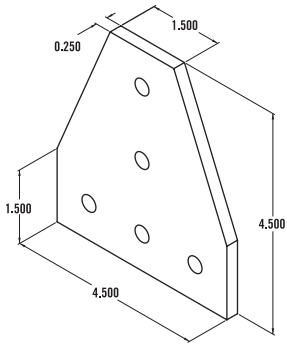

15 SERIES - 5 Hole Tee Joining Plate

Item Number: **653173**

RECOMMENDED FASTENERS

QTY	DESCRIPTION	PART#
5	5/16-18 x 11/16" FBHSCS & Economy T-Nut	651129
or 5	5/16-18 x 3/4" Economy T-Slot Stud w/ Washer & Hex Nut	651133
or 1	5/16-18 x 11/16" FBHSCS & Triple Econo T-Nut	651143
& 1	5/16-18 x 11/16" FBHSCS & Dbl Economy T-Nut	651141