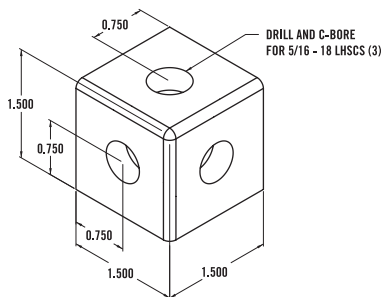

15 SERIES - Square Tri Corner

Item Number: **653258**

RECOMMENDED FASTENERS

QTY	DESCRIPTION	PART#
3	5/16-18 x 1 1/2" LHSCS	651004

» Tap service required. See page 11:06.