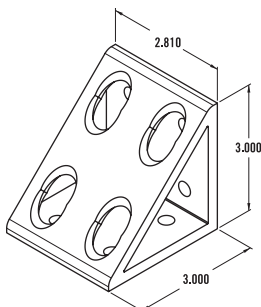

15 SERIES - 8 Hole Inside Corner Gusset

Item Number: **653171**

RECOMMENDED FASTENERS

QTY	DESCRIPTION	PART#
8	5/16-18 x 11/16" FBHSCS & Economy T-Nut	651129
or 4	5/16-18 x 11/16" FBHSCS & Dbl Economy T-Nut	651141