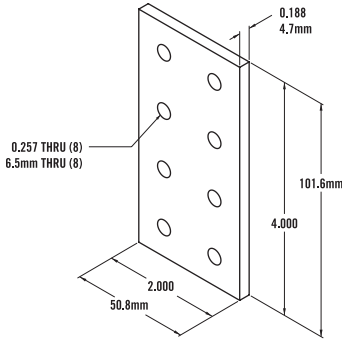

TSLOTS Brackets

10 SERIES / 25 SERIES - 8 Hole Joining Plate

Item Number: **653098**

RECOMMENDED FASTENERS

QTY	DESCRIPTION	PART#
8	1/4 - 20 x 1/2" FBHSCS & Economy T-Nut	651130
or 4	1/4 - 20 x 1/2" FBHSCS & Double Economy T-Nut	651142
8	M6 x 12mm BHSCS & Economy T-Nut	651503
or 4	M6 x 12mm BHSCS & Double Economy T-Nut	651519