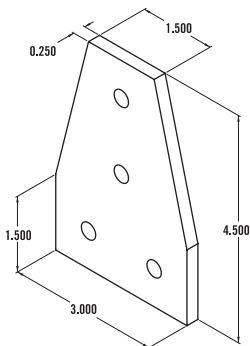

15 SERIES - 4 Hole Tee Joining Plate

Item Number: **653174**

RECOMMENDED FASTENERS

QTY	DESCRIPTION	PART#
4	5/16-18 x 11/16" FBHSCS & Economy T-Nut	651129
or 4	5/16-18 x 3/4" Economy T-Slot Stud w/ Washer & Hex Nut	651133
or 2	5/16-18 x 11/16" FBHSCS & Dbl Economy T-Nut	651141