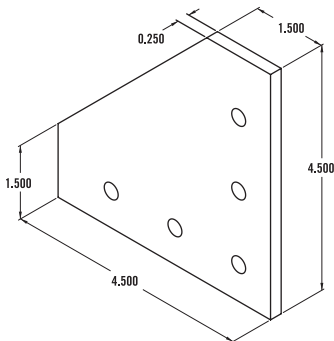

15 SERIES - 5 Hole 90° Joining Plate

Item Number: **653183**

RECOMMENDED FASTENERS

QTY	DESCRIPTION	PART#
5	5/16-18 x 11/16" FBHSCS & Economy T-Nut	651129
or 5	5/16-18 x 3/4" Economy T-Slot Stud w/ Washer & Hex Nut	651133
or 2	5/16-18 x 11/16" FBHSCS & Dbl Economy T-Nut	651141
& 1	5/16-18 x 11/16" FBHSCS & Economy T-Nut	651129