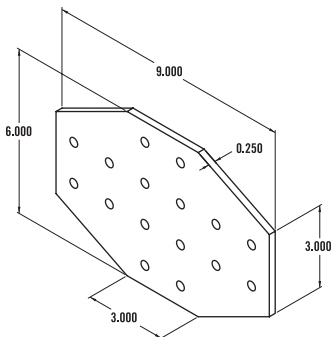

15 SERIES - 16 Hole Cross Joining Plate

Item Number: **653200**

RECOMMENDED FASTENERS

QTY	DESCRIPTION	PART#
16	5/16-18 x 11/16" FBHSCS & Economy T-Nut	651129
or 16	5/16-18 x 3/4" Economy T-Slot Stud w/ Washer & Hex Nut	651133
or 8	5/16-18 x 11/16" FBHSCS & Dbl Economy T-Nut	651141