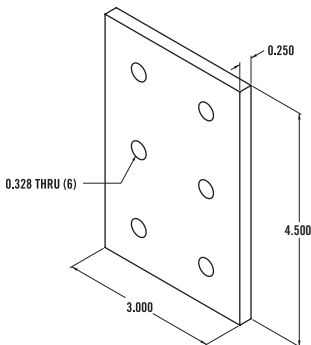

15 SERIES - 6 Hole Joining Plate

Item Number: **653198**

RECOMMENDED FASTENERS

QTY	DESCRIPTION	PART#
6	5/16-18 x 11/16" FBHSCS & Economy T-Nut	651129
or 6	5/16-18 x 3/4" Economy T-Slot Stud w/ Washer & Hex Nut	651133
or 2	5/16-18 x 11/16" FBHSCS & Dbl Economy T-Nut	651141
& 2	5/16-18 x 11/16" FBHSCS & Economy T-Nut	651129