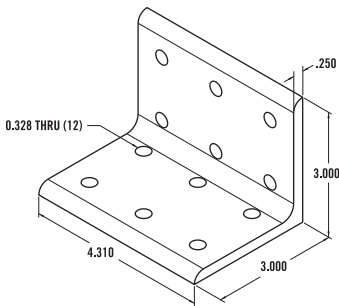

15 SERIES - 12 Hole Inside Corner Bracket

Item Number: **653238**

RECOMMENDED FASTENERS

QTY	DESCRIPTION	PART#
12	5/16-18 x 11/16" FBHSCS & Economy T-Nut	651129