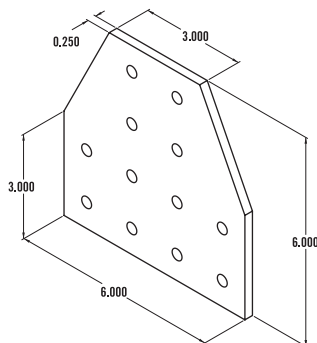

15 SERIES - 12 Hole Tee Joining Plate

Item Number: **653158**

RECOMMENDED FASTENERS

QTY	DESCRIPTION	PART#
12	5/16-18 x 11/16" FBHSCS & Economy T-Nut	651129
or 12	5/16-18 x 3/4" Economy T-Slot Stud w/ Washer & Hex Nut	651133
or 6	5/16-18 x 11/16" FBHSCS & Dbl Economy T-Nut	651141