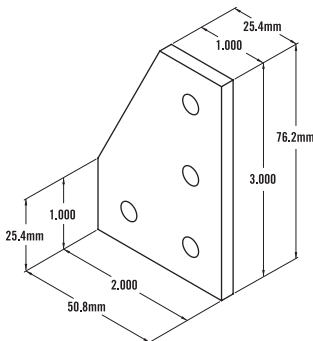

10 SERIES / 25 SERIES - 4 Hole 90° Joining Plate

Item Number: **653084**

RECOMMENDED FASTENERS

QTY	DESCRIPTION	PART#
4	1/4 - 20 x 1/2" FBHSCS & Economy T-Nut	651130
or 2	1/4 - 20 x 1/2" FBHSCS & Double Economy T-Nut	651142
4	M6 x 12mm BHSCS & Economy T-Nut	651503
or 2	M6 x 12mm BHSCS & Double Economy T-Nut	651519