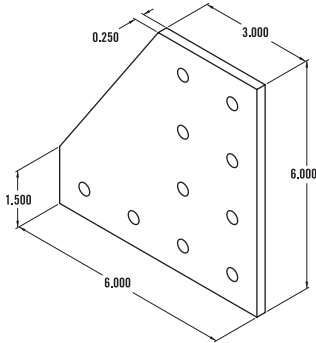

TSLOTS Brackets

15 SERIES - 10 Hole 90° Joining Plate

Item Number: **653160**

RECOMMENDED FASTENERS

QTY	DESCRIPTION	PART#
10	5/16-18 x 11/16" FBHSCS & Economy T-Nut	651129
or 10	5/16-18 x 3/4" Economy T-Slot Stud w/ Washer & Hex Nut	651133
or 2	5/16-18 x 11/16" FBHSCS & Triple Econo T-Nut	651143
& 2	5/16-18 x 11/16" FBHSCS & Dbl Economy T-Nut	651141