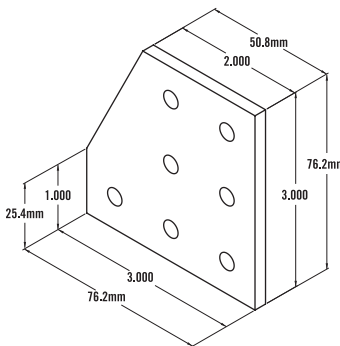

10 SERIES / 25 SERIES - 7 Hole 90° Joining Plate

Item Number: **653066**

RECOMMENDED FASTENERS

QTY	DESCRIPTION	PART#
7	1/4-20 x 1/2" FBHSCS & Economy T-Nut	651130
or 2	1/4-20 x 1/2" FBHSCS & Double Economy T-Nut	651142
& 1	1/4-20 x 1/2" FBHSCS & Triple Economy T-Nut	651144
7	M6 x 12mm BHSCS & Economy T-Nut	651503
or 3	M6 x 12mm BHSCS & Double Economy T-Nut	651519
& 1	M6 x 12mm BHSCS & Economy T-Nut	651503