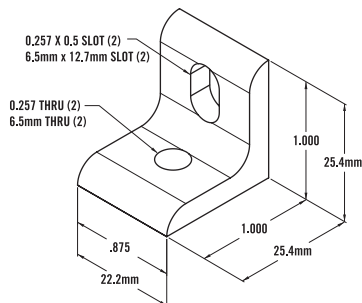

10 SERIES / 25 SERIES - 2 Hole Slotted Corner Bracket

Item Number: **653126**

RECOMMENDED FASTENERS

QTY	DESCRIPTION	PART#
2	1/4-20 x 1/2" BHSCS & Economy T-Nut	651171
2	M6 x 12mm BHSCS & Economy T-Nut	651503