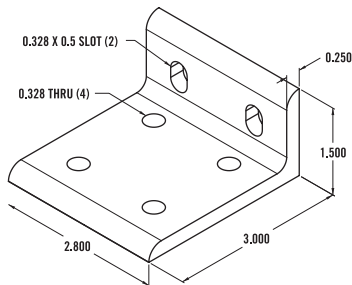

15 SERIES - 6 Hole Slotted Inside Corner Bracket

Item Number: **653130**

RECOMMENDED FASTENERS

QTY	DESCRIPTION	PART#
6	5/16-18 x 11/16" FBHSCS & Economy T-Nut	651129
or 2	5/16-18 x 11/16" FBHSCS & Dbl Economy T-Nut	651141
& 2	5/16-18 x 11/16" FBHSCS & Economy T-Nut	651129