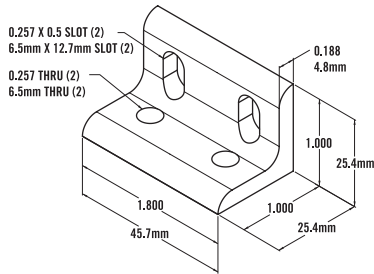

10 SERIES / 25 SERIES - 4 Hole Slotted Corner Bracket

Item Number: **653125**

RECOMMENDED FASTENERS

QTY	DESCRIPTION	PART#
4	1/4-20 x 1/2" BHSCS & Economy T-Nut	651171
4	M6 x 12mm BHSCS & Economy T-Nut	651503