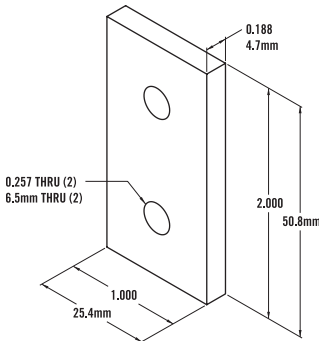

10 SERIES / 25 SERIES - 2 Hole Joining Strip

Item Number: **653046**

RECOMMENDED FASTENERS

QTY	DESCRIPTION	PART#
2	1/4-20 x 1/2" FBHSCS & Economy T-Nut	651130
2	M6 x 12mm BHSCS & Economy T-Nut	651503