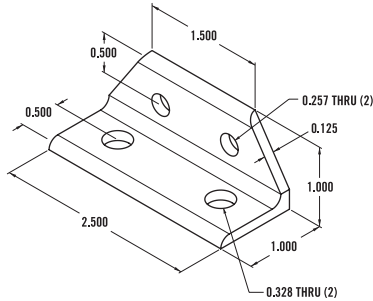

TSLOTS Brackets

10 TO 15 SERIES - Double Wide Transition Inside Corner Bracket

Item Number: **653274**

RECOMMENDED FASTENERS

QTY	DESCRIPTION	PART#
2	1/4-20 x 3/8" FBHSCS & Economy T-Nut	651166
2	5/16-18 x 1/2" FBHSCS & Economy T-Nut	651128