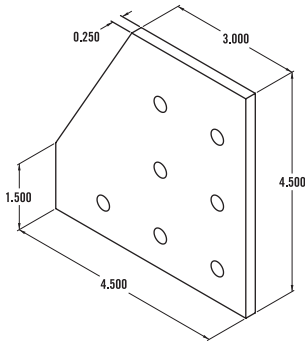

15 SERIES - 7 Hole 90° Joining Plate

Item Number: **653162**

RECOMMENDED FASTENERS

QTY	DESCRIPTION	PART#
7	5/16-18 x 11/16" FBHSCS & Economy T-Nut	651129
or 7	5/16-18 x 3/4" Economy T-Slot Stud w/ Washer & Hex Nut	651133
or 1	5/16-18 x 11/16" FBHSCS & Triple Econo T-Nut	651143
& 2	5/16-18 x 11/16" FBHSCS & Dbl Economy T-Nut	651141