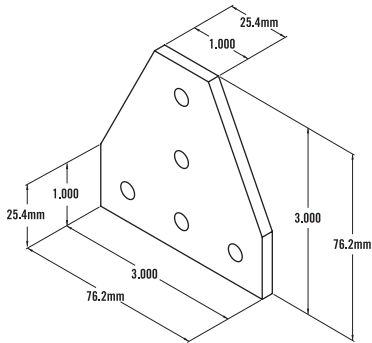

10 SERIES / 25 SERIES - 5 Hole Tee Joining Plate

Item Number: **653077**

RECOMMENDED FASTENERS

QTY	DESCRIPTION	PART#
5	1/4-20 x 1/2" FBHSCS & Economy T-Nut	651130
or 1	1/4-20 x 1/2" FBHSCS & Double Economy T-Nut	651142
& 1	1/4-20 x 1/2" FBHSCS & Triple Economy T-Nut	651144
5	M6 x 12mm BHSCS & Economy T-Nut	651503
or 2	M6 x 12mm BHSCS & Double Economy T-Nut	651519
& 1	M6 x 12mm BHSCS & Economy T-Nut	651503