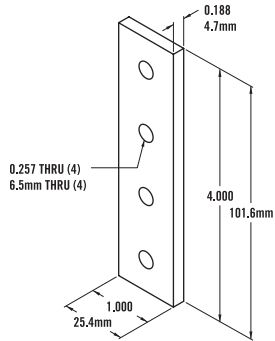

10 SERIES / 25 SERIES - 4 Hole Joining Strip

Item Number: **653054**

RECOMMENDED FASTENERS

QTY	DESCRIPTION	PART#
4	1/4 - 20 x 1/2" FBHSCS & Economy T-Nut	651130
or 2	1/4 - 20 x 1/2" FBHSCS & Double Economy T-Nut	651142
4	M6 x 12mm BHSCS & Economy T-Nut	651503
or 2	M6 x 12mm BHSCS & Double Economy T-Nut	651519