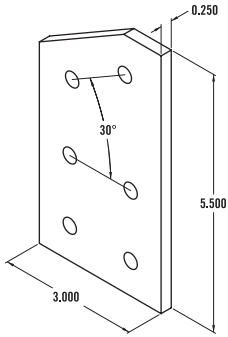

15 SERIES - 6 Hole 30° Angle Joining Plate

Item Number: **653163**

RECOMMENDED FASTENERS

QTY	DESCRIPTION	PART#
6	5/16-18 x 11/16" FBHSCS & Economy T-Nut	651129
or 6	5/16-18 x 3/4" Economy T-Slot Stud w/ Washer & Hex Nut	651133