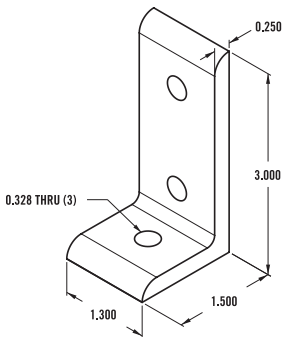

15 SERIES - 3 Hole Inside Corner Bracket

Item Number: **653204**

RECOMMENDED FASTENERS

QTY	DESCRIPTION	PART#
3	5/16-18 x 11/16" FBHSCS & Economy T-Nut	651129
or 1	5/16-18 x 11/16" FBHSCS & Dbl Economy T-Nut	651141
& 1	5/16-18 x 11/16" FBHSCS & Economy T-Nut	651129