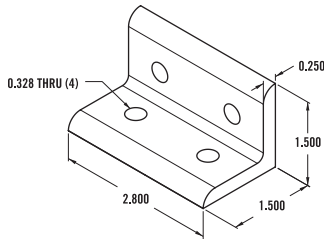

TSLOTS Brackets

15 SERIES - 4 Hole Inside Corner Bracket

Item Number: **653137**

RECOMMENDED FASTENERS

QTY	DESCRIPTION	PART#
4	5/16-18 x 11/16" FBHSCS & Economy T-Nut	651129
or 2	5/16-18 x 11/16" FBHSCS & Dbl Economy T-Nut	651141