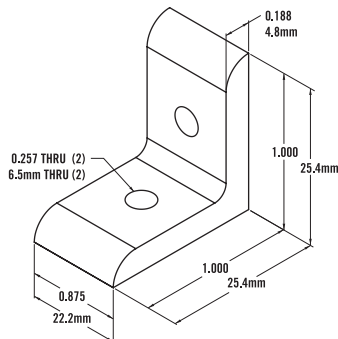

10 SERIES / 25 SERIES - 3/16" 2 Hole Inside Corner Bracket

Item Number: **653056**

RECOMMENDED FASTENERS

QTY	DESCRIPTION	PART#
2	1/4 - 20 x 1/2" BHSCS & Economy T-Nut	651171
2	M6 x 12mm BHSCS & Economy T-Nut	651503