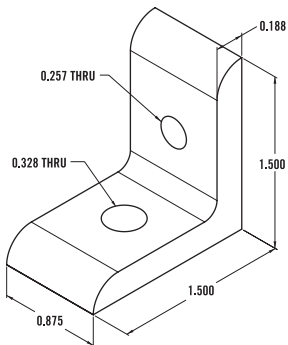

10 TO 15 SERIES - Transition Inside Corner Bracket

Item Number: 653268

RECOMMENDED FASTENERS

QTY	DESCRIPTION	PART#
1	1/4-20 x 1/2" BHSCS & Economy T-Nut	651171
1	5/16-18 x 11/16" FBHSCS & Economy T-Nut	651129