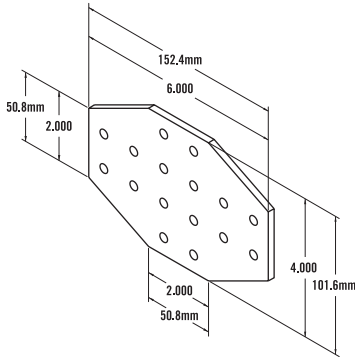

10 SERIES / 25 SERIES - 16 Hole Crossing Joining Plate

Item Number: **653103**

RECOMMENDED FASTENERS

QTY	DESCRIPTION	PART#
16	1/4-20 x 1/2" FBHSCS & Economy T-Nut	651130
or 8	1/4-20 x 1/2" FBHSCS & Double Economy T-Nut	651142
16	M6 x 12mm BHSCS & Economy T-Nut	651503
or 8	M6 x 12mm BHSCS & Double Economy T-Nut	651519