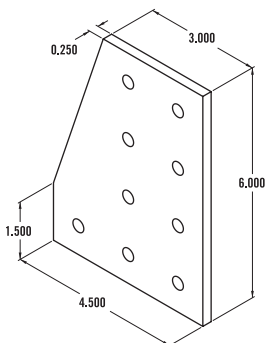

15 SERIES - 9 Hole 90° Joining Plate

Item Number: **653159**

RECOMMENDED FASTENERS

QTY	DESCRIPTION	PART#
9	5/16-18 x 11/16" FBHSCS & Economy T-Nut	651129
or 9	5/16-18 x 3/4" Economy T-Slot Stud w/ Washer & Hex Nut	651133
or 3	5/16-18 x 11/16" FBHSCS & Triple Econo T-Nut	651143