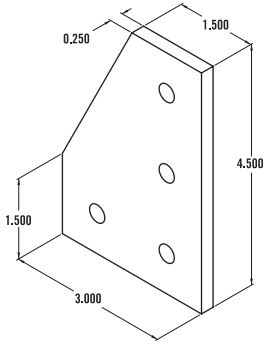

TSLOTS Brackets

15 SERIES - 4 Hole 90° Joining Plate

Item Number: **653182**

RECOMMENDED FASTENERS

QTY	DESCRIPTION	PART#
4	5/16-18 x 11/16" FBHSCS & Economy T-Nut	651129
or 4	5/16-18 x 3/4" Economy T-Slot Stud w/ Washer & Hex Nut	651133
or 2	5/16-18 x 11/16" FBHSCS & Dbl Economy T-Nut	651141