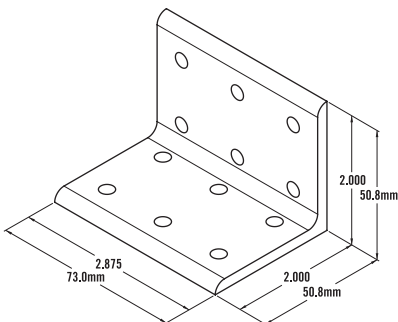

10 SERIES / 25 SERIES - 12 Hole Inside Corner Bracket

Item Number: **653015**

RECOMMENDED FASTENERS

QTY	DESCRIPTION	PART#
12	1/4-20 x 1/2" BHSCS & Economy T-Nut	651171
or 6	1/4-20 x 1/2" BHSCS & Double Economy T-Nut	651490
12	M6 x 12mm BHSCS & Economy T-Nut	651503
or 6	M6 x 12mm BHSCS & Double Economy T-Nut	651519