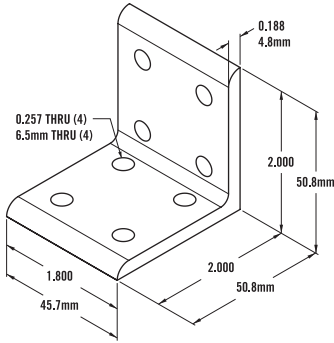

T-SLOTS Brackets

10 SERIES / 25 SERIES - 8 Hole Inside Corner Bracket

Item Number: **653051**

RECOMMENDED FASTENERS

QTY	DESCRIPTION	PART#
8	1/4-20 x 1/2" BHSCS & Economy T-Nut	651171
or 4	1/4-20 x 1/2" BHSCS & Double Economy T-Nut	651490
8	M6 x 12mm BHSCS & Economy T-Nut	651503
or 4	M6 x 12mm BHSCS & Double Economy T-Nut	651519