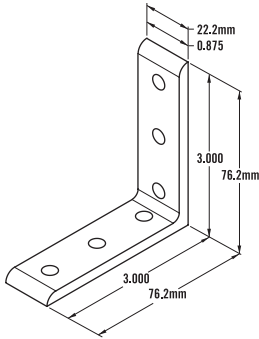

TSLOTS Brackets

10 SERIES / 25 SERIES - 6 Hole Inside Corner Bracket

Item Number: **653012**

RECOMMENDED FASTENERS

QTY	DESCRIPTION	PART#
6	1/4-20 x 1/2" BHSCS & Economy T-Nut	651171
2	1/4 - 20 x 1/2" FBHSCS & Triple Economy T-Nut	651144
6	M6 x 12mm BHSCS & Economy T-Nut	651503
or 2	M6 x 12mm BHSCS & Double Economy T-Nut	651519
& 2	M6 x 12mm BHSCS & Economy T-Nut	651503