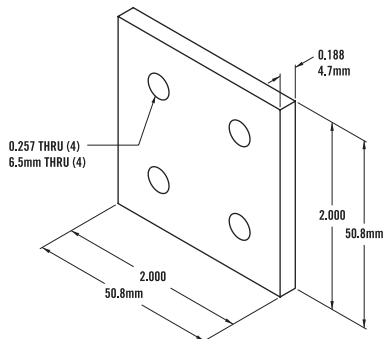

10 SERIES / 25 SERIES – 4 Hole Joining Plate

Item Number: **653100**

RECOMMENDED FASTENERS

QTY	DESCRIPTION	PART#
4	1/4 - 20 x 1/2" FBHSCS & Economy T-Nut	651130
or 2	1/4 - 20 x 1/2" FBHSCS & Double Economy T-Nut	651142
4	M6 x 12mm BHSCS & Economy T-Nut	651503
or 2	M6 x 12mm BHSCS & Double Economy T-Nut	651519