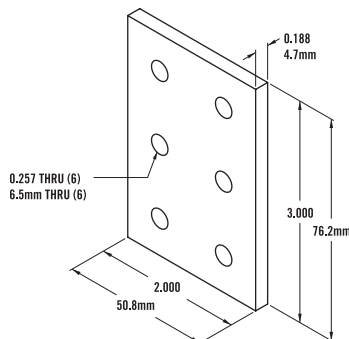

10 SERIES / 25 SERIES - 6 Hole Joining Plate

Item Number: **653099**

RECOMMENDED FASTENERS

QTY	DESCRIPTION	PART#
6	1/4-20 x 1/2" FBHSCS & Economy T-Nut	651130
or 2	1/4 - 20 x 1/2" FBHSCS & Triple Economy T-Nut	651144
6	M6 x 12mm BHSCS & Economy T-Nut	651503