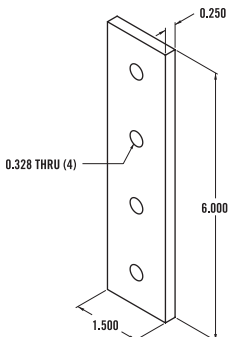

15 SERIES - 4 Hole Joining Strip

Item Number: **653139**

RECOMMENDED FASTENERS

QTY	DESCRIPTION	PART#
4	5/16-18 x 11/16" FBHSCS & Economy T-Nut	651129
or 4	5/16-18 x 3/4" Economy T-Slot Stud w/ Washer & Hex Nut	651133
or 2	5/16-18 x 11/16" FBHSCS & Dbl Economy T-Nut	651141