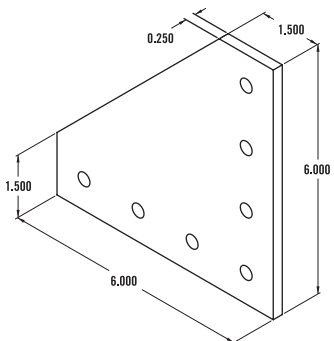

15 SERIES - 7 Hole 90° Joining Plate

Item Number: **653184**

RECOMMENDED FASTENERS

QTY	DESCRIPTION	PART#
7	5/16-18 x 11/16" FBHSCS & Economy T-Nut	651129
or 7	5/16-18 x 3/4" Economy T-Slot Stud w/ Washer & Hex Nut	651133
or 2	5/16-18 x 11/16" FBHSCS & Triple Econo T-Nut	651143
& 1	5/16-18 x 11/16" FBHSCS & Economy T-Nut	651129