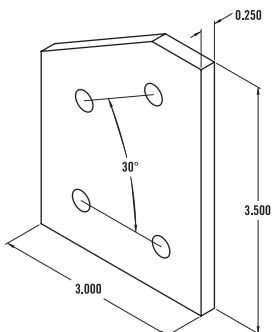

15 SERIES - 4 Hole 30° Angle Joining Plate

Item Number: **653164**

RECOMMENDED FASTENERS

QTY	DESCRIPTION	PART#
4	5/16-18 x 11/16" FBHSCS & Economy T-Nut	651129
or 4	5/16-18 x 3/4" Economy T-Slot Stud w/ Washer & Hex Nut	651133