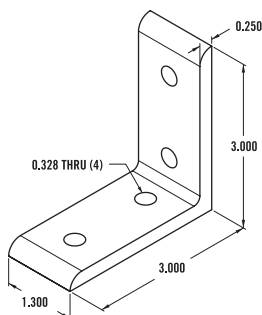

15 SERIES - 4 Hole Inside Corner Bracket

Item Number: **653135**

RECOMMENDED FASTENERS

QTY	DESCRIPTION	PART#
4	5/16-18 x 11/16" FBHSCS & Economy T-Nut	651129
or 2	5/16-18 x 11/16" FBHSCS & Dbl Economy T-Nut	651141