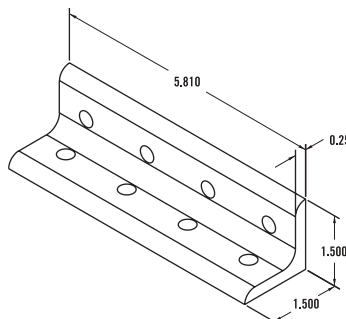

15 SERIES - 8 Hole Inside Corner Bracket

Item Number: **653294**

RECOMMENDED FASTENERS

QTY	DESCRIPTION	PART#
8	5/16-18 x 11/16" FBHSCS & Economy T-Nut	651129
or 4	5/16-18 x 11/16" FBHSCS & Dbl Economy T-Nut	651141