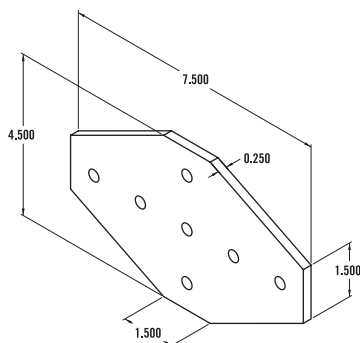

15 SERIES - 7 Hole Cross Joining Plate

Item Number: **653168**

RECOMMENDED FASTENERS

QTY	DESCRIPTION	PART#
7	5/16-18 x 11/16" FBHSCS & Economy T-Nut	651129
or 7	5/16-18 x 3/4" Economy T-Slot Stud w/ Washer & Hex Nut	651133
or 1	5/16-18 x 11/16" FBHSCS & Triple Econo T-Nut	651143
& 2	5/16-18 x 11/16" FBHSCS & Dbl Economy T-Nut	651141