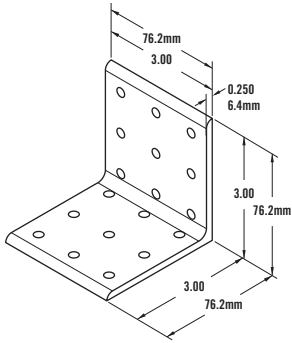

TSLOTS Brackets

10 SERIES / 25 SERIES - 18 Hole Inside Corner Bracket

Item Number: **653016**

RECOMMENDED FASTENERS

QTY	DESCRIPTION	PART#
18	1/4-20 x 1/2" FBHSCS & Economy T-Nut	651171
or 6	1/4 - 20 x 1/2" FBHSCS & Triple Economy T-Nut	651144
18	M6 x 12mm BHSCS & Economy T-Nut	651503