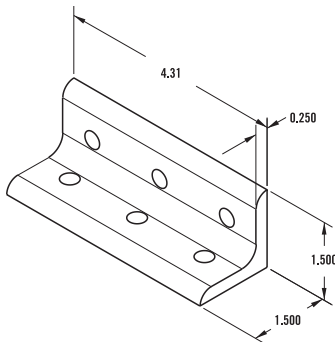

15 SERIES - 6 Hole Inside Corner Bracket

Item Number: **653237**

RECOMMENDED FASTENERS

QTY	DESCRIPTION	PART#
6	5/16-18 x 11/16" FBHSCS & Economy T-Nut	651129