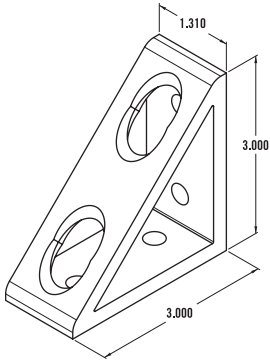

15 SERIES - 4 Hole Inside Corner Gusset

Item Number: **653169**

RECOMMENDED FASTENERS

QTY	DESCRIPTION	PART#
4	5/16-18 x 11/16" FBHSCS & Economy T-Nut	651129
or 2	5/16-18 x 11/16" FBHSCS & Dbl Economy T-Nut	651141