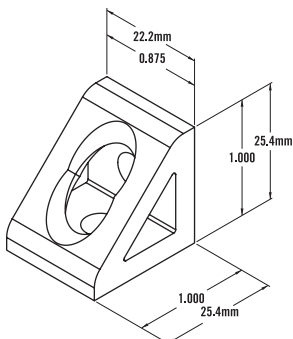

10 SERIES / 25 SERIES - 2 Hole Inside Corner Gusset

Item Number: **653069**

RECOMMENDED FASTENERS

QTY	DESCRIPTION	PART#
2	1/4 - 20 x 1/2" BHSCS & Economy T-Nut	651171
2	M6 x 12mm BHSCS & Economy T-Nut	651503