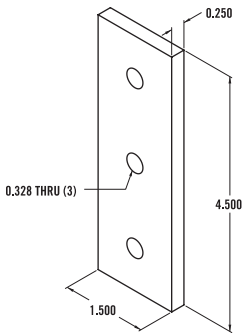

15 SERIES - 3 Hole Joining Strip

Item Number: **653140**

RECOMMENDED FASTENERS

QTY	DESCRIPTION	PART#
3	5/16-18 x 11/16" FBHSCS & Economy T-Nut	651129
or 3	5/16-18 x 3/4" Economy T-Slot Stud w/ Washer & Hex Nut	651133
or 1	5/16-18 x 11/16" FBHSCS & Dbl Economy T-Nut	651141
& 1	5/16-18 x 11/16" FBHSCS & Economy T-Nut	651129