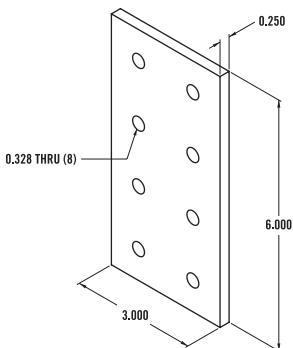

15 SERIES - 8 Hole Joining Plate

Item Number: **653197**

RECOMMENDED FASTENERS

QTY	DESCRIPTION	PART#
8	5/16-18 x 11/16" FBHSCS & Economy T-Nut	651129
or 8	5/16-18 x 3/4" Economy T-Slot Stud w/ Washer & Hex Nut	651133
or 4	5/16-18 x 11/16" FBHSCS & Dbl Economy T-Nut	651141