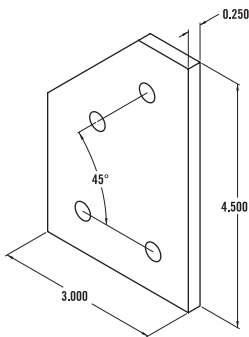

15 SERIES - 4 Hole 45° Angle Joining Plate

Item Number: **653178**

RECOMMENDED FASTENERS

QTY	DESCRIPTION	PART#
4	5/16-18 x 11/16" FBHSCS & Economy T-Nut	651129
or 4	5/16-18 x 3/4" Economy T-Slot Stud w/ Washer & Hex Nut	651133