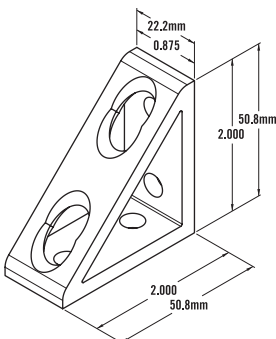

10 SERIES / 25 SERIES - 4 Hole Inside Corner Gusset

Item Number: **653073**

RECOMMENDED FASTENERS

QTY	DESCRIPTION	PART#
4	1/4-20 x 1/2" BHSCS & Economy T-Nut	651171
or 2	1/4-20 x 1/2" BHSCS & Double Economy T-Nut	651490
4	M6 x 12mm BHSCS & Economy T-Nut	651503
or 2	M6 x 12mm BHSCS & Double Economy T-Nut	651519