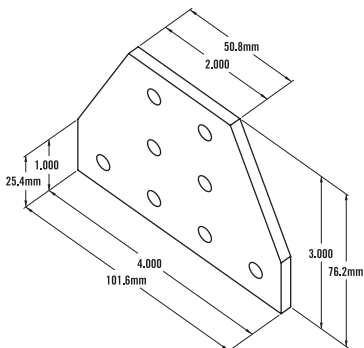

10 SERIES / 25 SERIES - 8 Hole Tee Joining Plate

Item Number: **653089**

RECOMMENDED FASTENERS

QTY	DESCRIPTION	PART#
8	1/4-20 x 1/2" FBHSCS & Economy T-Nut	651130
or 4	1/4-20 x 1/2" FBHSCS & Double Economy T-Nut	651142
8	M6 x 12mm BHSCS & Economy T-Nut	651503
or 4	M6 x 12mm BHSCS & Double Economy T-Nut	651519