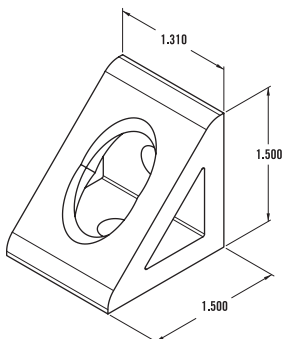

15 SERIES - 2 Hole Inside Corner Gusset

Item Number: **653165**

RECOMMENDED FASTENERS

QTY	DESCRIPTION	PART#
2	5/16-18 x 11/16" FBHSCS & Economy T-Nut	651129