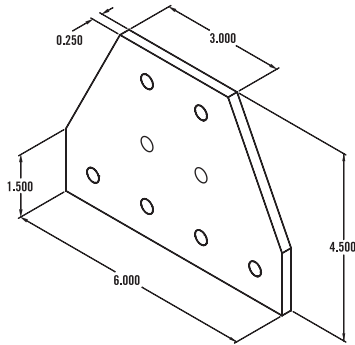

TSLOTS Brackets

15 SERIES - 8 Hole Tee Joining Plate

Item Number: **653187**

RECOMMENDED FASTENERS

QTY	DESCRIPTION	PART#
8	5/16-18 x 11/16" FBHSCS & Economy T-Nut	651129
or 8	5/16-18 x 3/4" Economy T-Slot Stud w/ Washer & Hex Nut	651133
or 4	5/16-18 x 11/16" FBHSCS & Dbl Economy T-Nut	651141