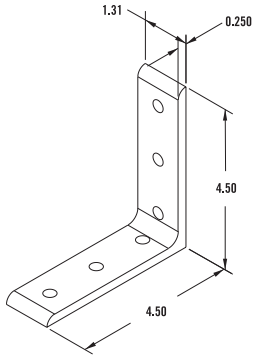

TSLOTS Brackets

15 SERIES - 6 Hole Inside Corner Bracket

Item Number: **653235**

RECOMMENDED FASTENERS

QTY	DESCRIPTION	PART#
6	5/16-18 x 11/16" FBHSCS & Economy T-Nut	651129
or 2	5/16-18 x 11/16" FBHSCS & Triple Econ T-Nut	651143