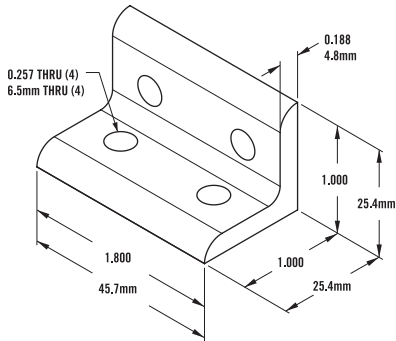

10 SERIES / 25 SERIES - 4 Hole Inside Corner Bracket

Item Number: **653050**

RECOMMENDED FASTENERS

QTY	DESCRIPTION	PART#
4	1/4-20 x 1/2" BHSCS & Economy T-Nut	651171
or 2	1/4-20 x 1/2" BHSCS & Double Economy T-Nut	651490
4	M6 x 12mm BHSCS & Economy T-Nut	651503
or 2	M6 x 12mm BHSCS & Double Economy T-Nut	651519