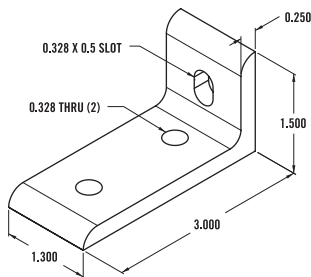

15 SERIES - 3 Hole Slotted Inside Corner Bracket

Item Number: **653128**

RECOMMENDED FASTENERS

QTY	DESCRIPTION	PART#
3	5/16-18 x 11/16" FBHSCS & Economy T-Nut	651129
or 1	5/16-18 x 11/16" FBHSCS & Dbl Economy T-Nut	651141
& 1	5/16-18 x 11/16" FBHSCS & Economy T-Nut	651129