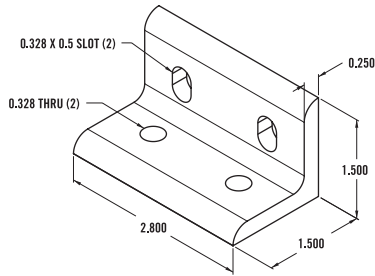

15 SERIES - 4 Hole Slotted Inside Corner Bracket

Item Number: **653132**

RECOMMENDED FASTENERS

QTY	DESCRIPTION	PART#
4	5/16-18 x 11/16" FBHSCS & Economy T-Nut	651129
or 2	5/16-18 x 11/16" FBHSCS & Dbl Economy T-Nut	651141