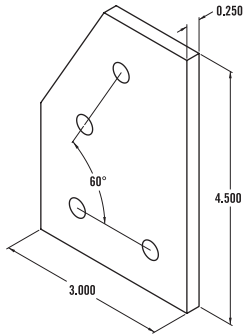

TSLOTS Brackets

15 SERIES - 4 Hole 60° Angle Joining Plate

Item Number: **653193**

RECOMMENDED FASTENERS

QTY	DESCRIPTION	PART#
4	5/16-18 x 11/16" FBHSCS & Economy T-Nut	651129
or 4	5/16-18 x 3/4" Economy T-Slot Stud w/ Washer & Hex Nut	651133