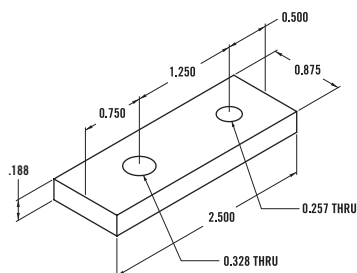

10 TO 15 SERIES - 2 Hole Transition Strip

Item Number: **653273**

RECOMMENDED FASTENERS

QTY	DESCRIPTION	PART#
1	1/4-20 x 1/2" FBHSCS & Economy T-Nut	651130
1	5/16-18 x 11/16" FBHSCS & Economy T-Nut	651129