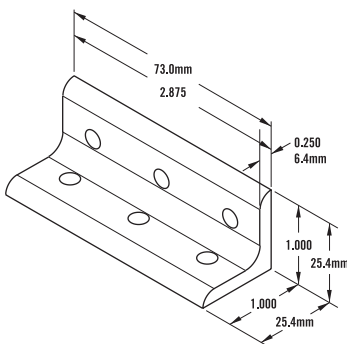

10 SERIES / 25 SERIES - 6 Hole Inside Corner Bracket

Item Number: **653014**

RECOMMENDED FASTENERS

QTY	DESCRIPTION	PART#
6	1/4-20 x 1/2" FBHSCS & Economy T-Nut	651171
2	M6 x 12mm BHSCS & Economy T-Nut	651503