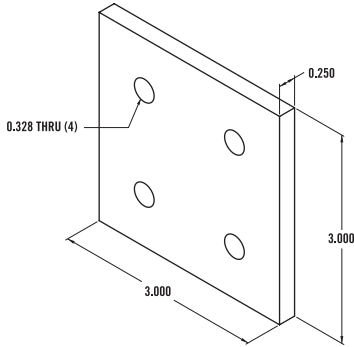

15 SERIES - 4 Hole Joining Plate

Item Number: **653199**

RECOMMENDED FASTENERS

QTY	DESCRIPTION	PART#
4	5/16-18 x 11/16" FBHSCS & Economy T-Nut	651129
or 4	5/16-18 x 3/4" Economy T-Slot Stud w/ Washer & Hex Nut	651133
or 2	5/16-18 x 11/16" FBHSCS & Dbl Economy T-Nut	651141