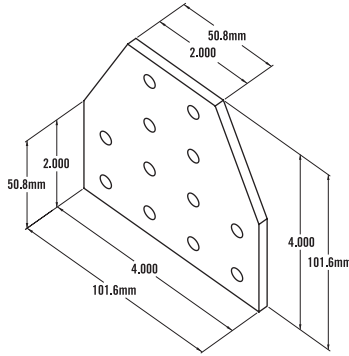

TSLOTS Brackets

10 SERIES / 25 SERIES - 12 Hole Tee Joining Plate

Item Number: **653062**

RECOMMENDED FASTENERS

QTY	DESCRIPTION	PART#
12	1/4 - 20 x 1/2" FBHSCS & Economy T-Nut	651130
or 6	1/4 - 20 x 1/2" FBHSCS & Double Economy T-Nut	651142
12	M6 x 12mm BHSCS & Economy T-Nut	651503
or 6	M6 x 12mm BHSCS & Double Economy T-Nut	651519