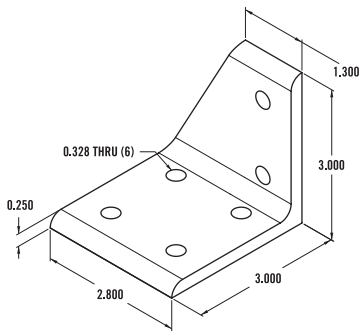

15 SERIES - 6 Hole Right Hand Inside Corner Bracket

Item Number: **653142**

RECOMMENDED FASTENERS

QTY	DESCRIPTION	PART#
6	5/16-18 x 11/16" FBHSCS & Economy T-Nut	651129
or 3	5/16-18 x 11/16" FBHSCS & Dbl Economy T-Nut	651141