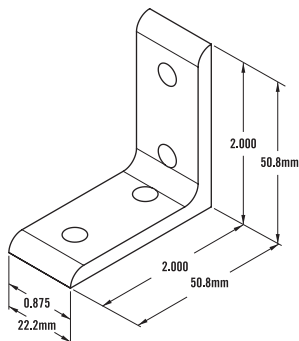

10 SERIES / 25 SERIES - 4 Hole Inside Corner Bracket

Item Number: **653052**

RECOMMENDED FASTENERS

QTY	DESCRIPTION	PART#
4	1/4 - 20 x 1/2" BHSCS & Economy T-Nut	651171
or 2	1/4 - 20 x 1/2" BHSCS & Double Economy T-Nut	651490
4	M6 x 12mm BHSCS & Economy T-Nut	651503
or 2	M6 x 12mm BHSCS & Double Economy T-Nut	651519