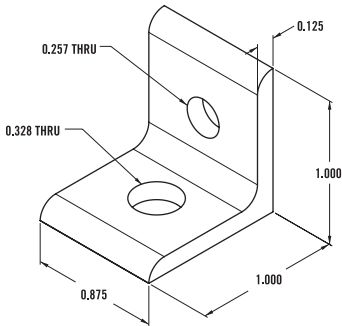

10 TO 15 SERIES - Transition Inside Corner Bracket

Item Number: 653272

RECOMMENDED FASTENERS

QTY	DESCRIPTION	PART#
1	1/4-20 x 3/8" FBHSCS & Economy T-Nut	651166
1	5/16-18 x 1/2" FBHSCS & Economy T-Nut	651128