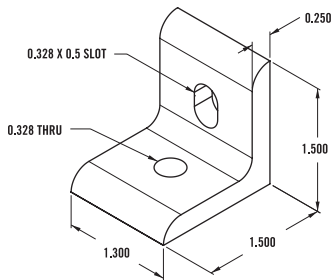

15 SERIES - 2 Hole Slotted Inside Corner Bracket

Item Number: **653133**

RECOMMENDED FASTENERS

QTY	DESCRIPTION	PART#
2	5/16-18 x 11/16" FBHSCS & Economy T-Nut	651129