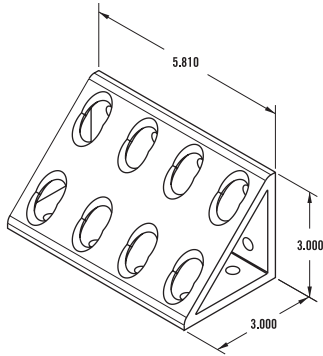

TSLOTS Brackets

15 SERIES - 16 Hole Inside Corner Gusset

Item Number: **653292**

RECOMMENDED FASTENERS

QTY	DESCRIPTION	PART#
16	5/16-18 x 11/16" FBHSCS & Economy T-Nut	651129
or 8	5/16-18 x 11/16" FBHSCS & Dbl Economy T-Nut	651141