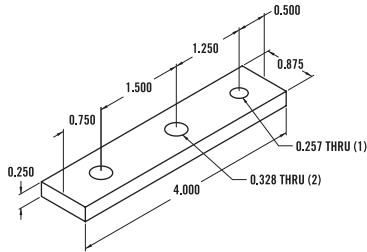

10 TO 15 SERIES - 3 Hole Transition Strip

Item Number: **653270**

RECOMMENDED FASTENERS

QTY	DESCRIPTION	PART#
1	1/4-20 x 1/2" FBHSCS & Economy T-Nut	651130
2	5/16-18 x 11/16" FBHSCS & Economy T-Nut	651129