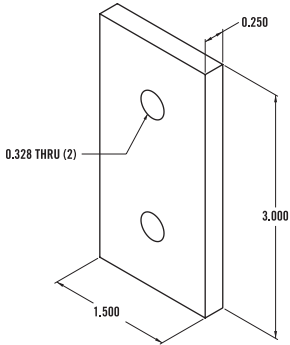

TSLOTS Brackets

15 SERIES - 2 Hole Joining Strip

Item Number: **653141**

RECOMMENDED FASTENERS

QTY	DESCRIPTION	PART#
2	5/16-18 x 11/16" FBHSCS & Economy T-Nut	651129
or 2	5/16-18 x 3/4" Economy T-Slot Stud w/ Washer & Hex Nut	651133
or 1	5/16-18 x 11/16" FBHSCS & Dbl Economy T-Nut	651141