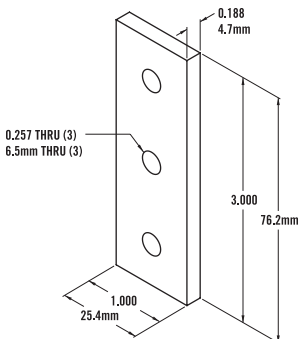

10 SERIES / 25 SERIES - 3 Hole Joining Strip

Item Number: **653055**

RECOMMENDED FASTENERS

QTY	DESCRIPTION	PART#
3	1/4-20 x 1/2" FBHSCS & Economy T-Nut	651130
or 1	1/4-20 x 1/2" FBHSCS & Double Economy T-Nut	651142
& 1	1/4-20 x 1/2" FBHSCS & Economy T-Nut	651130
3	M6 x 12mm BHSCS & Economy T-Nut	651503
or 1	M6 x 12mm BHSCS & Double Economy T-Nut	651519
& 1	M6 x 12mm BHSCS & Economy T-Nut	651503