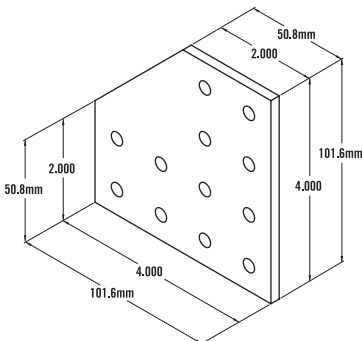

10 SERIES / 25 SERIES - 12 Hole 90° Joining Plate

Item Number: **653065**

RECOMMENDED FASTENERS

QTY	DESCRIPTION	PART#
12	1/4 - 20 x 1/2" FBHSCS & Economy T-Nut	651130
or 6	1/4 - 20 x 1/2" FBHSCS & Double Economy T-Nut	651142
12	M6 x 12mm BHSCS & Economy T-Nut	651503
or 6	M6 x 12mm BHSCS & Double Economy T-Nut	651519