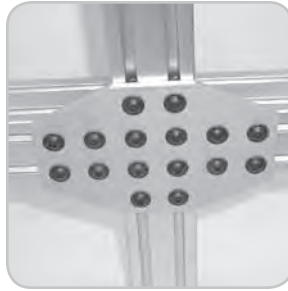

10 SERIES / 25 SERIES - 16 Hole Crossing Joining Plate

Item Number: **653103**

RECOMMENDED FASTENERS

QTY	DESCRIPTION	PART#
16	1/4-20 x 1/2" FBHSCS & Economy T-Nut	651130
or 8	1/4-20 x 1/2" FBHSCS & Double Economy T-Nut	651142
16	M6 x 12mm BHSCS & Economy T-Nut	651503
or 8	M6 x 12mm BHSCS & Double Economy T-Nut	651519