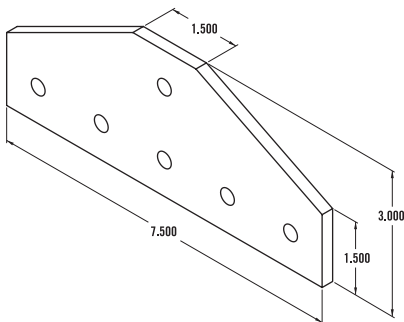

15 SERIES - 6 Hole Tee Joining Plate

Item Number: **653144**

RECOMMENDED FASTENERS

QTY	DESCRIPTION	PART#
6	5/16-18 x 11/16" FBHSCS & Economy T-Nut	651129
or 6	5/16-18 x 3/4" Economy T-Slot Stud w/ Washer & Hex Nut	651133
or 3	5/16-18 x 11/16" FBHSCS & Dbl Economy T-Nut	651141