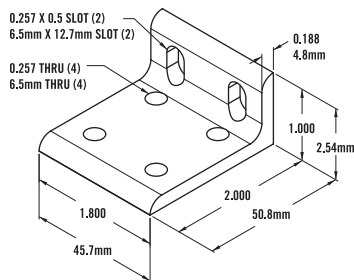

10 SERIES / 25 SERIES - 6 Hole Slotted Inside Corner Bracket

Item Number: **653131**

RECOMMENDED FASTENERS

QTY	DESCRIPTION	PART#
6	1/4-20 x 1/2" BHSCS & Economy T-Nut	651171
or 2	1/4-20 x 1/2" BHSCS & Double Economy T-Nut	651490
& 2	1/4-20 x 1/2" BHSCS & Economy T-Nut	651171
6	M6 x 12mm BHSCS & Economy T-Nut	651503
or 2	M6 x 12mm BHSCS & Double Economy T-Nut	651519
& 2	M6 x 12mm BHSCS & Economy T-Nut	651503