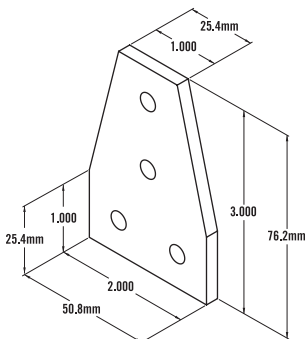

10 SERIES / 25 SERIES - 4 Hole Joining Plate

Item Number: **653078**

RECOMMENDED FASTENERS

QTY	DESCRIPTION	PART#
4	1/4-20 x 1/2" FBHSCS & Economy T-Nut	651130
or 2	1/4-20 x 1/2" FBHSCS & Double Economy T-Nut	651142
4	M6 x 12mm BHSCS & Economy T-Nut	651503
or 2	M6 x 12mm BHSCS & Double Economy T-Nut	651519