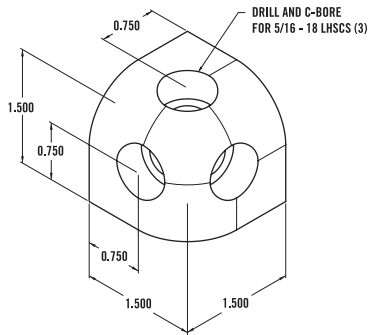

TSLOTS Brackets

15 SERIES - Rounded Tri Corner

Item Number: **653257**

RECOMMENDED FASTENERS

QTY	DESCRIPTION	PART#
3	5/16-18 x 1 1/2" LHSCS	651004

» Tap service required. See page 11:06.