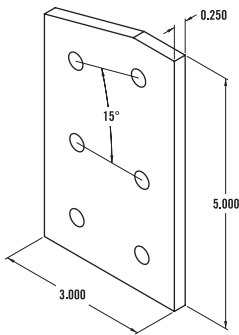

15 SERIES - 6 Hole 15° Angle Joining Plate

Item Number: **653148**

RECOMMENDED FASTENERS

QTY	DESCRIPTION	PART#
6	5/16-18 x 11/16" FBHSCS & Economy T-Nut	651129
or 6	5/16-18 x 3/4" Economy T-Slot Stud w/ Washer & Hex Nut	651133