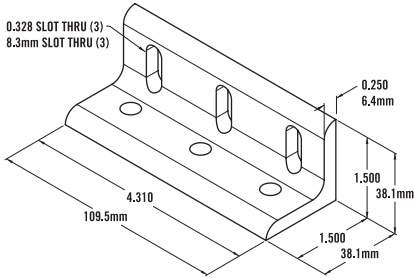

10 SERIES / 25 SERIES - 6 Hole Slotted Corner Bracket

Item Number: **653127**

RECOMMENDED FASTENERS

QTY	DESCRIPTION	PART#
6	1/4-20 x 1/2" FBHSCS & Economy T-Nut	651171
4	M6 x 12mm BHSCS & Economy T-Nut	651503