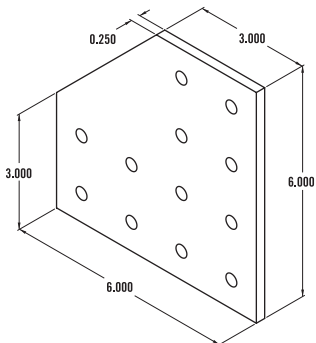

15 SERIES - 12 Hole 90° Joining Plate

Item Number: **653161**

RECOMMENDED FASTENERS

QTY	DESCRIPTION	PART#
12	5/16-18 x 11/16" FBHSCS & Economy T-Nut	651129
or 12	5/16-18 x 3/4" Economy T-Slot Stud w/ Washer & Hex Nut	651133
or 6	5/16-18 x 11/16" FBHSCS & Dbl Economy T-Nut	651141