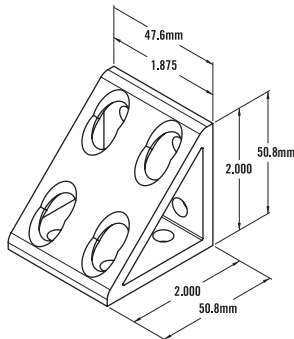

10 SERIES / 25 SERIES - 8 Hole Inside Corner Gusset

Item Number: **653075**

RECOMMENDED FASTENERS

QTY	DESCRIPTION	PART#
8	1/4-20 x 1/2" BHSCS & Economy T-Nut	651171
or 4	1/4-20 x 1/2" BHSCS & Double Economy T-Nut	651490
8	M6 x 12mm BHSCS & Economy T-Nut	651503
or 4	M6 x 12mm BHSCS & Double Economy T-Nut	651519